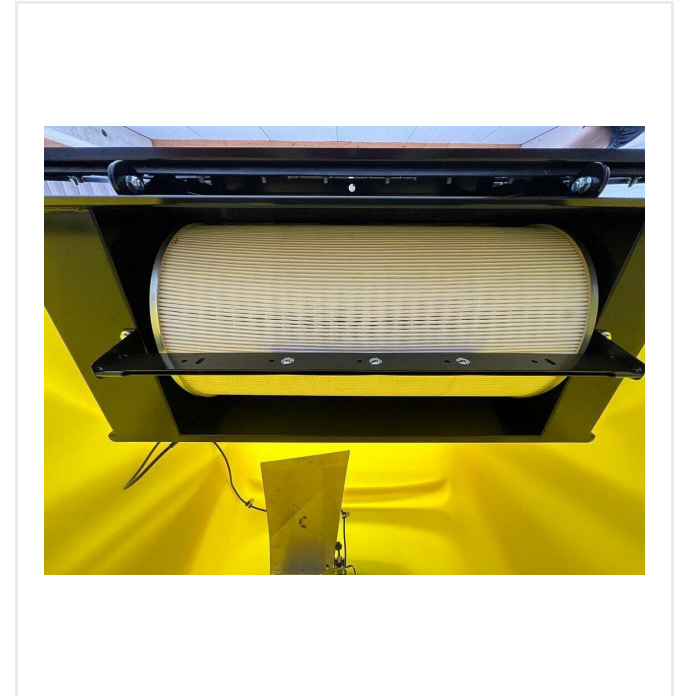

SportChamp SC3D4HL

الصيانة - SportChamp SportChamp SC3D4HL

عرض التفاصيل

Display

.To control functions and service intervals

Seat

.Suspended and adjustable driver seat

Filter