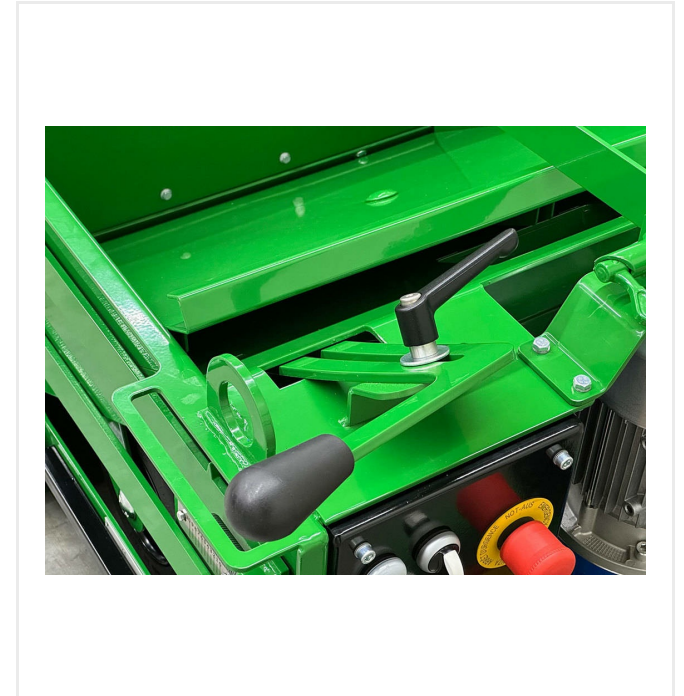

With a weight of 200 kg and a width of just 900 mm, the P208 can be easily operated by just one person using a steering drawbar and maneuvered through doors or elevators. This makes it easy to reach even hard-to-reach or narrow spaces.

PlanoMatic - Paving PlanoMatic P208

Detail views

Simple

Central control panel including all operating functions.

Precision

Spindles to adjust installation height and compaction.

Process safety

Adjusted and constant material flow.