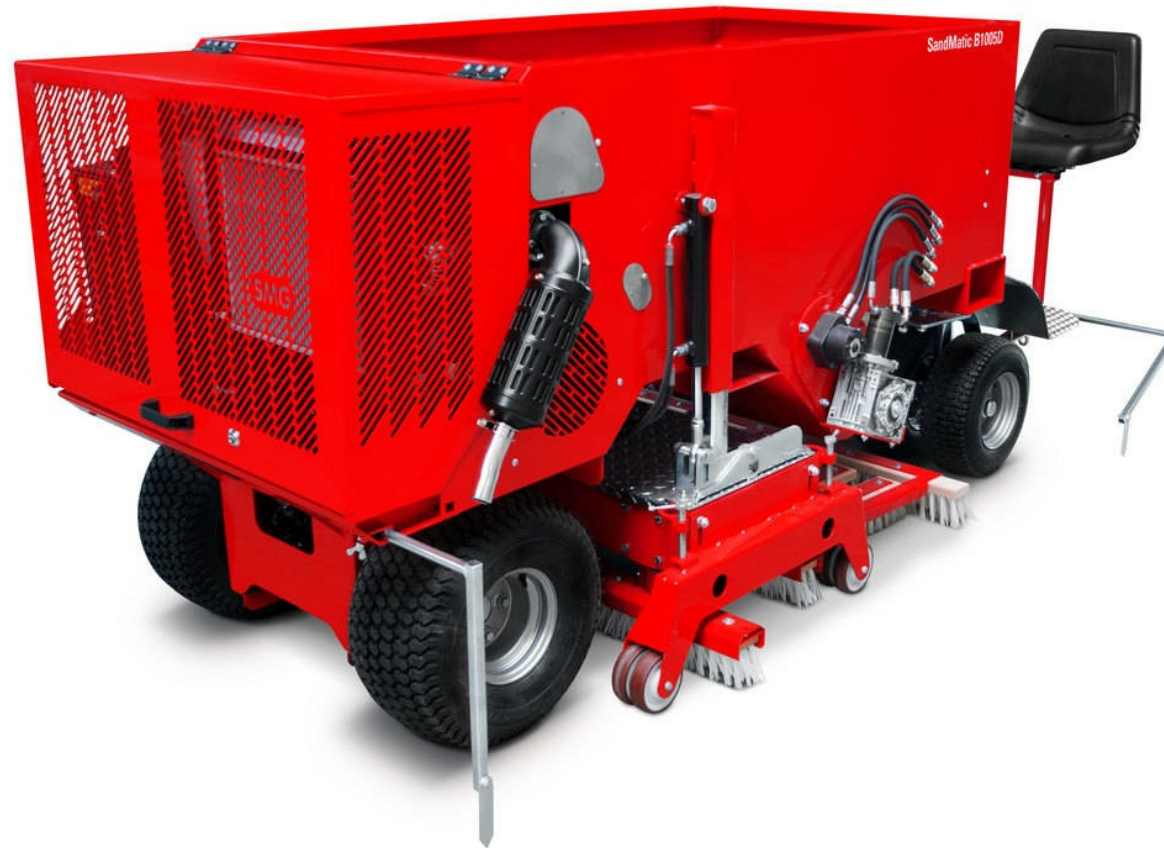

SandMatic - Filling

SandMatic B1005D

Item number/s:

6213089

Ride-on machine for the filling of artificial turf.

Capacity 800 kg, working width 1,000 mm.

SandMatic B1005D is a compact automatic and self-driven infilling machine that provides exact dosage of sand and rubber into modern artificial turf surfaces. Equipped with the innovative brush technology of the proven SandMatic B1503 and B1505, this machine meets the specific requirements needed for the modern artificial turf systems, even for extremely high piles. SandMatic B1005D can work the material into the surfaces either in forward or reverse mode. An overdrive allows for quick manoeuvring. Therefore the efficiency of the machine is considerable - with an infilling power between 12,5-40 kg/m².

The working width is 1,000 mm. The machine is driven by a 3-cylinder diesel engine with a performance of 14,9 kW (20,2 HP). A comfortable driver seat with adjustable seat position (left/right) guarantees clear view for working and ergonomic operation.

SandMatic - Filling

SandMatic B1005D

Detail views

SandMatic B1005D

SandMatic - Filling

SandMatic B1005D

Technical information

Drive	3-cylinder Kubota diesel engine, water-cooled / 14,9 kW (20,2 HP)
Spreading width	1,000 mm
Spreading performance	2,5 - 40 kg/m ²
Machine weight when empty	960 kg
Max. filling weight / Container volume	0,8 t / 1 m ³
Dimensions	L 3,300 x W 1,300 x H 1,300 mm
Shipping dimensions	L 2,800 x W 1,320 x H 1,283 mm