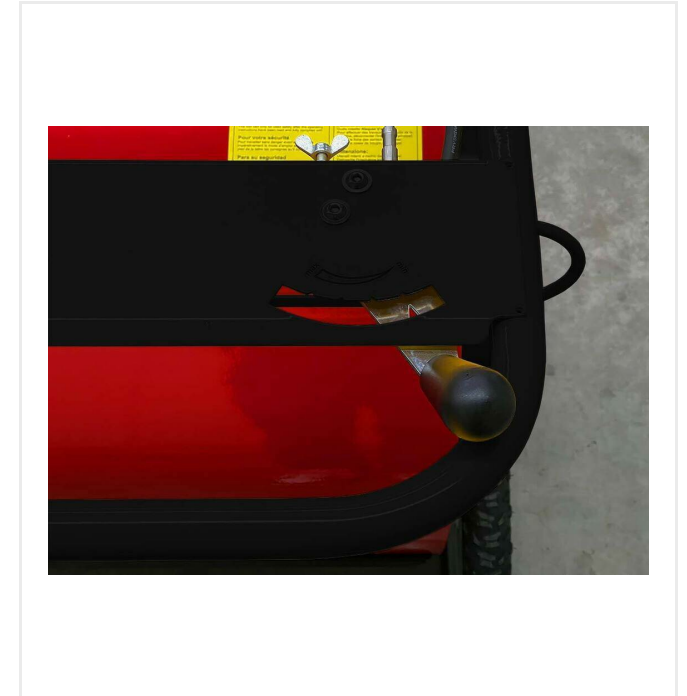

### Detail views

**CarpetWonder CW95**

**Working width**

Working width 700 mm for area performance up to 600 m<sup>2</sup>/h.

**Precise**

The quantity of granules strewn can be accurately controlled by the adjustable speed of the vibrating screen.