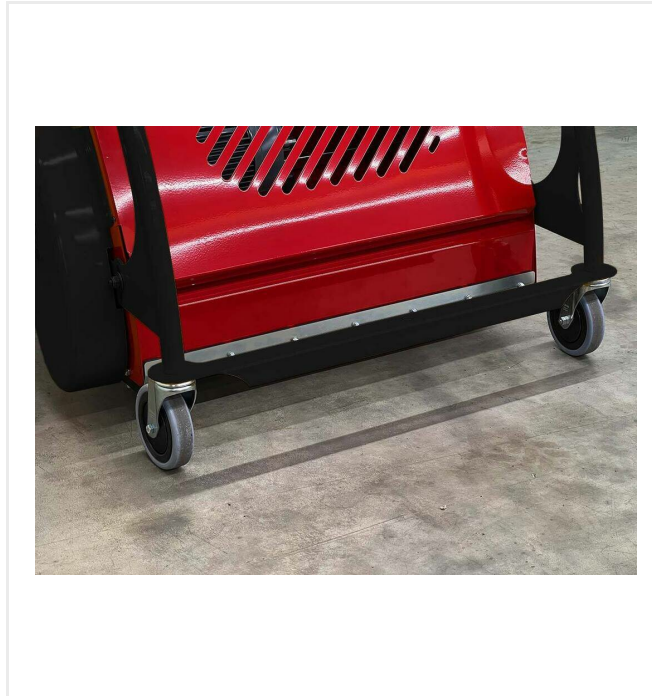

Working width

Working width 700 mm for area performance up to 600 m²/h.