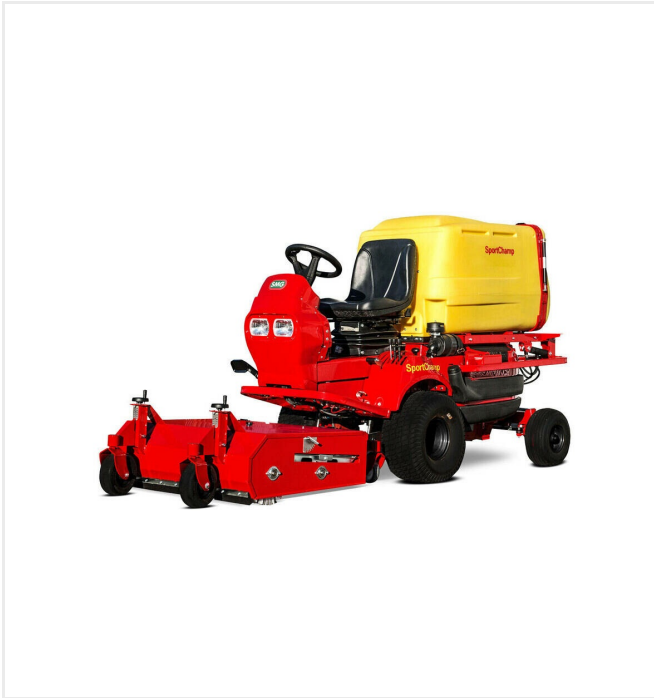

SportChamp - Maintenance

SportChamp SC2BL/E

Detail views

SportChamp SC2BL/E