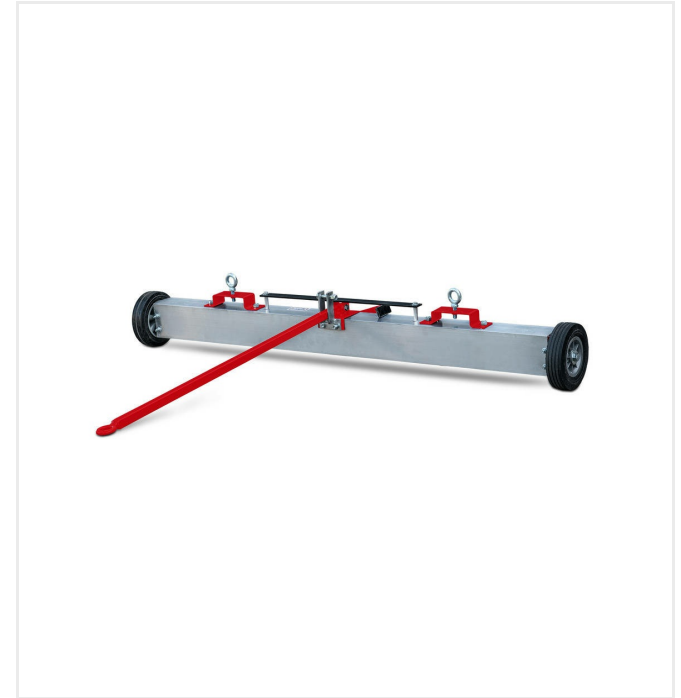

SportChamp - Maintenance

SportChamp SC2BL/E

Options/Attachments

BeltSpreader BS800

item no. 6221306

Ground driven spreader for artificial turf.

Cleaning brush PGD900

item no. 6400091