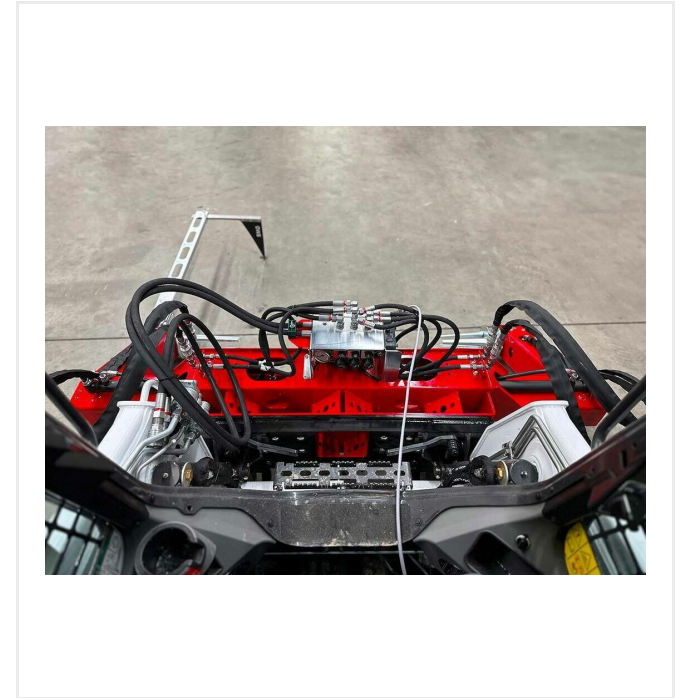

TurfWinch - Recycling

TurfWinchVario TWV

Item number/s:

6226200

Attachment for Up- and Unrolling of artificial turf.

TurfWinchVario TWV winds artificial turf with or without infill material into transportable rolls of either 2,000 mm, 3,000 mm or 4,000 mm, depending on the length of the selected winders. The winding speed is adjustable and can be activated from the driver seat by the Hand-held steering. TurfWinchVario can be operated through different adapters with all available loaders and tractors. Maximum lifting capacity is 2,000 kg.

Hand held steering for winder with 3 meter spiral cord.

TurfWinch - Recycling TurfWinchVario TWV

Detail views

Protected

Hydraulic unit with 12 volt coils integrated in the chassis.

Versatile

Different adapter brackets for different vehicles available.