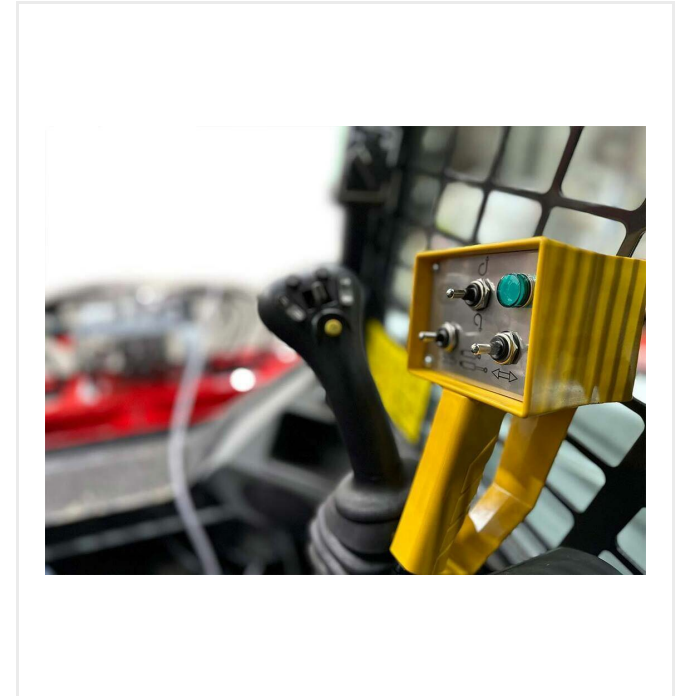

TurfWinch - Recycling TurfWinchVario TWW

Detail views

Maximum size

Arm Set 4000

Item number: 6226216

Strong grip

Hydraulic arm with winder.

Comfort

Hand held steering for winder with 3 meter spiral cord.

TurfWinch - Recycling TurfWinchVario TWV

Detail views

Protected

Hydraulic unit with 12 volt coils integrated in the chassis.

Versatile

Different adapter brackets for different vehicles available.