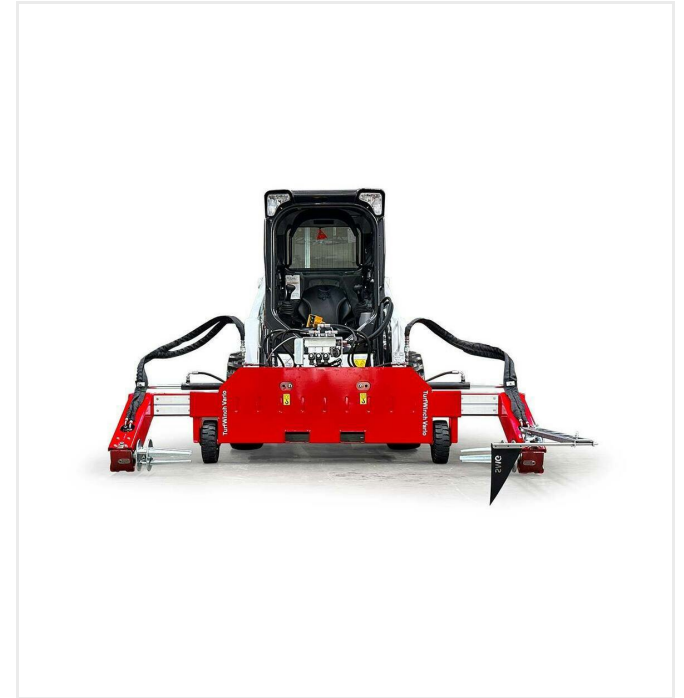

TurfWinch - Recycling

TurfWinchVario TWV

Item number/s:

6226200

Attachment for Up- and Unrolling of artificial turf.

TurfWinchVario TWV winds artificial turf with or without infill material into transportable rolls of either 2,000 mm, 3,000 mm or 4,000 mm, depending on the length of the selected winders. The winding speed is adjustable and can be activated from the driver seat by the Hand-held steering. TurfWinchVario can be operated through different adapters with all available loaders and tractors. Maximum lifting capacity is 2,000 kg.

Requirements for using the TurfWinchVario:

Operation requires a loader or a tractor with at least 20 kW (27 HP) drive power and a oil capacity of 25 liter per minute. We recommend a continuously variable hydrostatic transmission drive or crawling gear.

TurfWinch - Recycling

TurfWinchVario TWV

Detail views

TurfWinchVario TWV

Standard size

Arm Set 2000
Item number: 6226202

Medium size

Arm Set 3000
Item number: 6226208

TurfWinch - Recycling TurfWinchVario TWW

Detail views

Maximum size

Arm Set 4000

Item number: 6226216

Strong grip

Hydraulic arm with winder.

Comfort