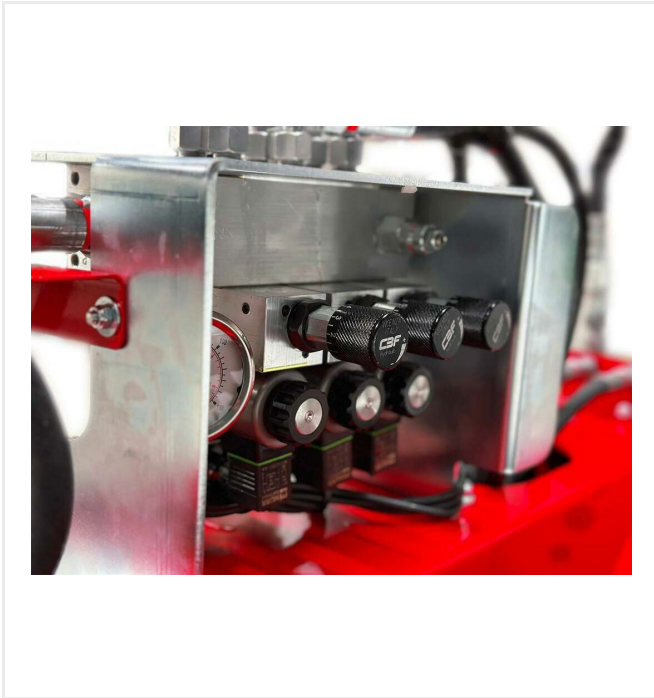

TurfWinch - Recycling

TurfWinchVario TWV

Item number/s:

6226200

Attachment for Up- and Unrolling of artificial turf.

TurfWinchVario TWV winds artificial turf with or without infill material into transportable rolls of either 2,000 mm, 3,000 mm or 4,000 mm, depending on the length of the selected winders. The winding speed is adjustable and can be activated from the driver seat by the Hand-held steering. TurfWinchVario can be operated through different adapters with all available loaders and tractors. Maximum lifting capacity is 2,000 kg.

Requirements for using the TurfWinchVario:

Operation requires a loader or a tractor with at least 20 kW (27 HP) drive power and a oil capacity of 25 liter per minute. We recommend a continuously variable hydrostatic transmission drive or crawling gear.

TurfWinch - Recycling TurfWinchVario TWW

Detail views

Maximum size

Arm Set 4000

Item number: 6226216

Strong grip

Hydraulic arm with winder.

Comfort

Hand held steering for winder with 3 meter spiral cord.

TurfWinch - Recycling TurfWinchVario TWV

Detail views

Protected

Hydraulic unit with 12 volt coils integrated in the chassis.

Versatile

Different adapter brackets for different vehicles available.