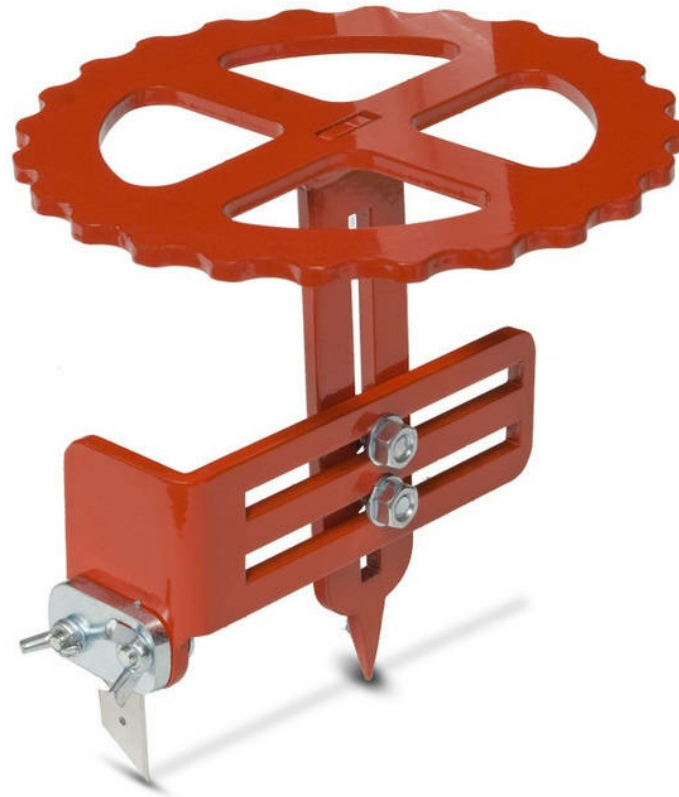

passion for sports grounds

SMG Sportplatzmaschinenbau GmbH

Robert-Bosch-Str. 3, DE - 89269 Vöhringen / Germany

Phone: +49 (0) 7306 96 65 0

Fax: +49 (0) 7306 96 65 50

E-mail: info@smg-machines.com

Cutting - Tools and Devices
CircleCutter CC1

Cutting - Tools and Devices

CircleCutter CC1

Item number/s:

6400095

Tool for circular cutting in artificial turf.

This tool is designed to make precise circular cuts in artificial turf. Its sharp replaceable blade and adjustable radius allow for clean and consistent cuts of various sizes.