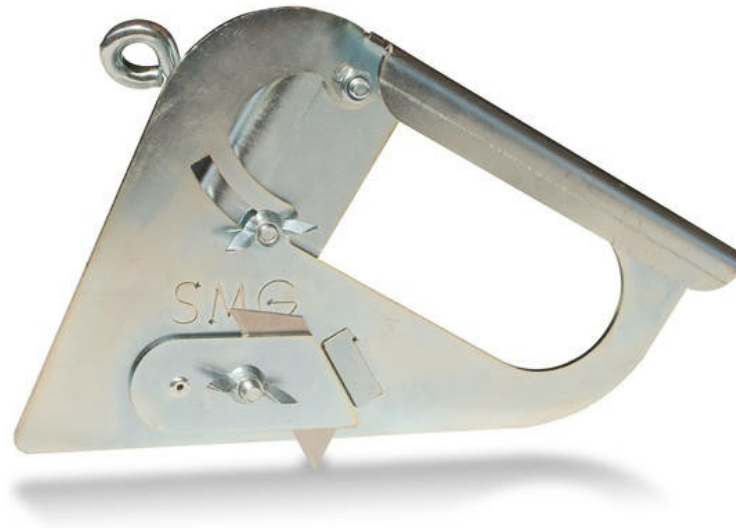

Cutting - Tools and Devices

EdgeTrimmer ET1

Item number/s:

8900059

For proper trimming of artificial grass strips, handling per stick or hand.

passion for sports grounds

SMG Sportplatzmaschinenbau GmbH | Robert-Bosch-Str. 3, DE - 89269 Vöhringen / Germany | Phone: +49 (0) 7306 96 65 0
Fax: +49 (0) 7306 96 65 50 | info@smg-machines.com | www.smg-machines.com