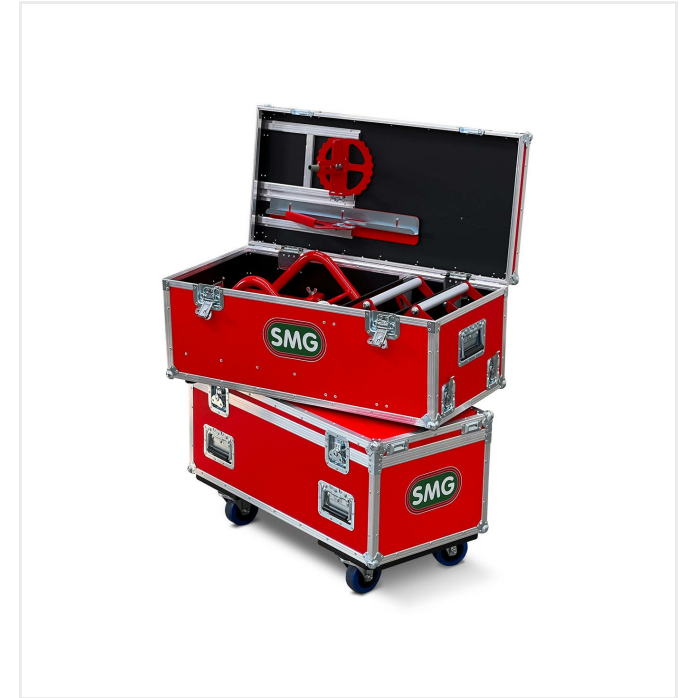

TurfSet - Tools and Devices

TurfSet

Item number/s:

6400178

Tool set for the installation of artificial turf.

- CircleCutter - Tool for circular cutting in artificial turf
- GlueFix GF300 - Glue applicator for glue coating of seam tape for artificial turf. Stationary version
- LineCutter - Tool for cutting of variable width of straight lines and circular lines in artificial turf
- TurfGrip (2x) - Gripping tongs for a fast and easy installation of artificial turf
- EdgeTrimmer ET1 - For trimming of artificial turf strips
- EdgeTrimmer ET2 - For proper trimming of artificial grass strips; handling per stick
- GrassCutter - Proper cutting alongside of existing track seams of artificial turf
- FloorTest FT50 - Measuring tool for synthetic sports surfaces and infilled artificial turf surfaces. Range 0 - 50 mm
- Knife blades - 5 sets of 10 pieces (50 pc)
- Safety Cutter (3 x)
- Measuring tape (100 m)
- LineFix LF1 - Pressure tool for a solidified connection between artificial grass and glue coated seam tape at the lines; inserting the lines at the same time; usable also for seams.

TurfSet - Tools and Devices

TurfSet

Detail views

TurfSet

Compact

2 heavy duty flight cases for safe transport.

Individual

Both cases equipped with useful tools and easy to carry.