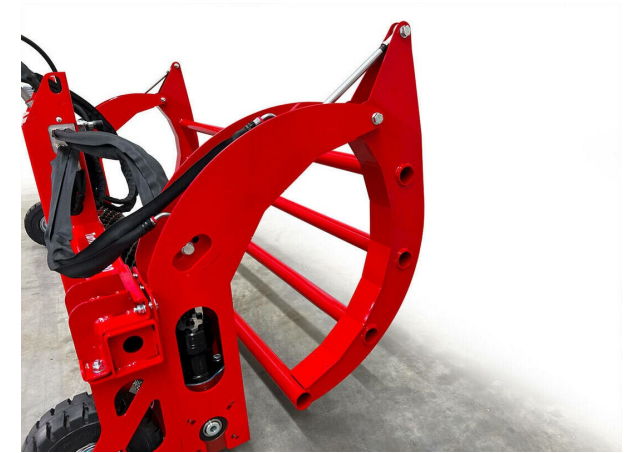

TurfWinch TW2000

Vistas detalladas

Universal

All standard adapter plates can be screwed on.

Safety

support wheel to protect the surface/subbase

Protected

Controls protected

TurfWinch - Reciclado

TurfWinch TW2000

Vistas detalladas

Easy
control element

Robust
Grid roller for winding up the lawn.

Powerful
Pliers for gripping the lawn roll.

TurfWinch - Reciclado

TurfWinch TW2000