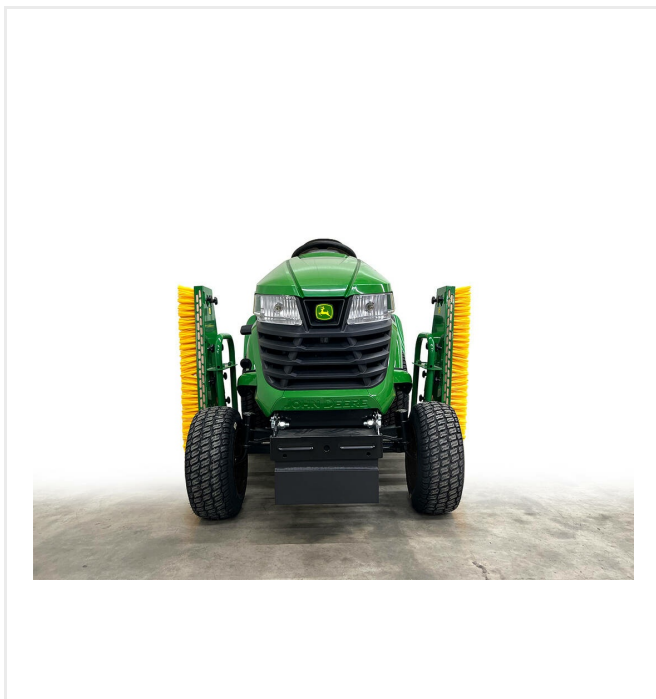

CareMax - Maintenance

CareMax CM2B

Vues détaillées

Compact

Drag brushes can be folded.