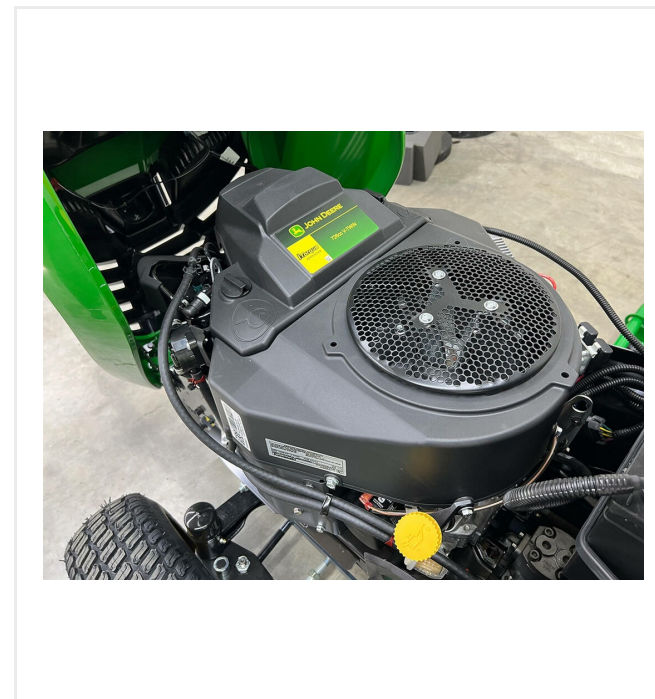

SMG dust filter

Self-cleaning dust filter comply with DIN EN60335-2-69/dust class "M" and EN779 "F8" or "F9".

CareMax - Maintenance

CareMax CM2B

Vues détaillées

Compact

Drag brushes can be folded.

Versatile

Material flap to adjust the flow of debris and infill.

Engine

2-cylinder petrol engine, air-cooled / 16,4 kW (22,3 PS).

CareMax - Maintenance

CareMax CM2B

Vues détaillées

SMG Omega

Drag brush quick change system.