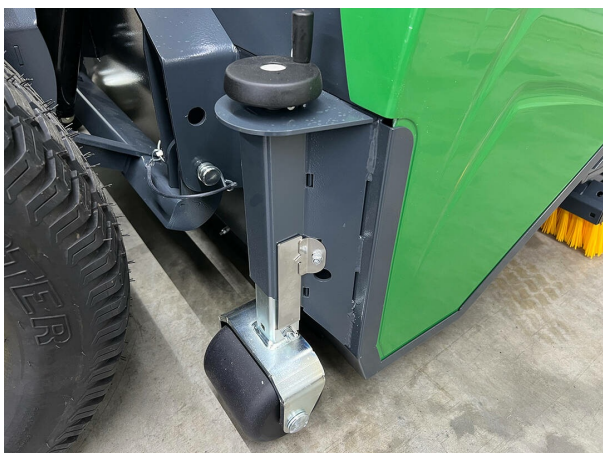

4 - 10 mm

SMG adjustable sieve for every particle size.

Seat

Suspended and adjustable driver seat.

CareMax - Maintenance

CareMax CM2B

Vues détaillées

Precision

Handwheel for comfortable adjustment and scale to control the working depth.

SMG Omega

Side brush quick change system.

Wingspan

Drag brush for the maintenance process (working width 2,400 mm), adequate adjustable steel tines for loosening of the infilling material.