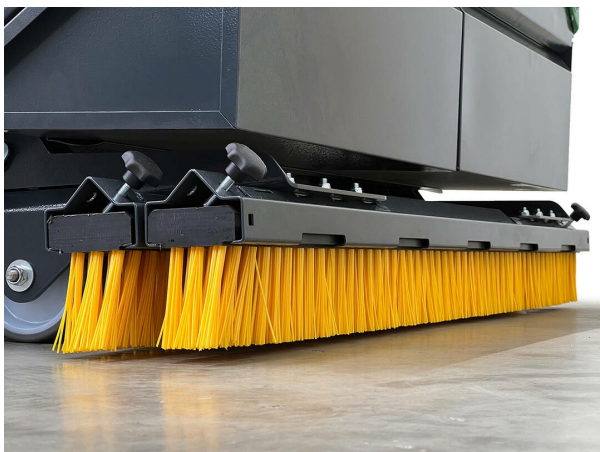

Material flap to adjust the flow of debris and infill.

Engine

2-cylinder petrol engine, air-cooled / 16,4 kW (22,3 PS).

CareMax - Maintenance

CareMax CM2B

Vues détaillées

SMG Omega

Drag brush quick change system.

4 - 10 mm

SMG adjustable sieve for every particle size.

Seat

Suspended and adjustable driver seat.

CareMax - Maintenance

CareMax CM2B

Vues détaillées

Precision