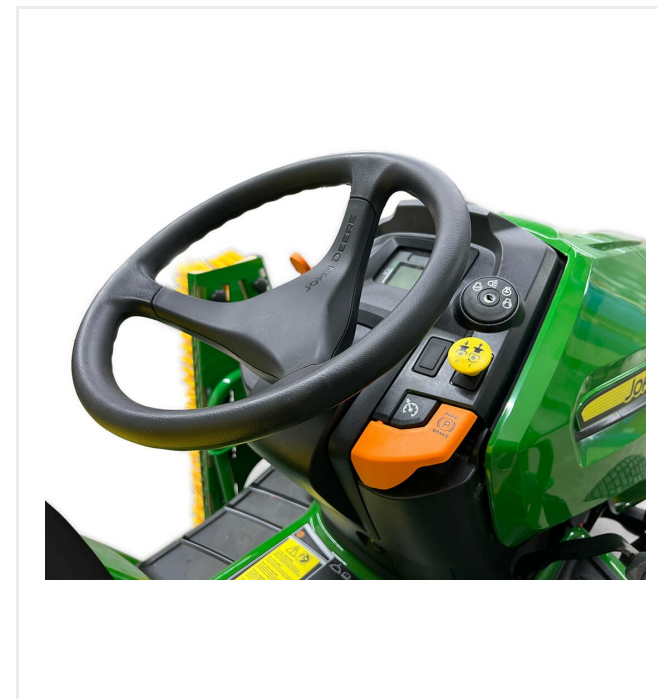

CareMax - Maintenance
CareMax CM2B

CareMax - Maintenance

CareMax CM2B

Vues détaillées

CareMax CM2B

Advanced Maintenance

Rotating brush for advanced maintenance.

Easy handling

Ergonomically arranged operating controls.

CareMax - Maintenance

CareMax CM2B

Vues détaillées

Display

to control functions and service intervals.

Gently

Working depth of the steel tines are adjustable for gently loosening of the infilling material.