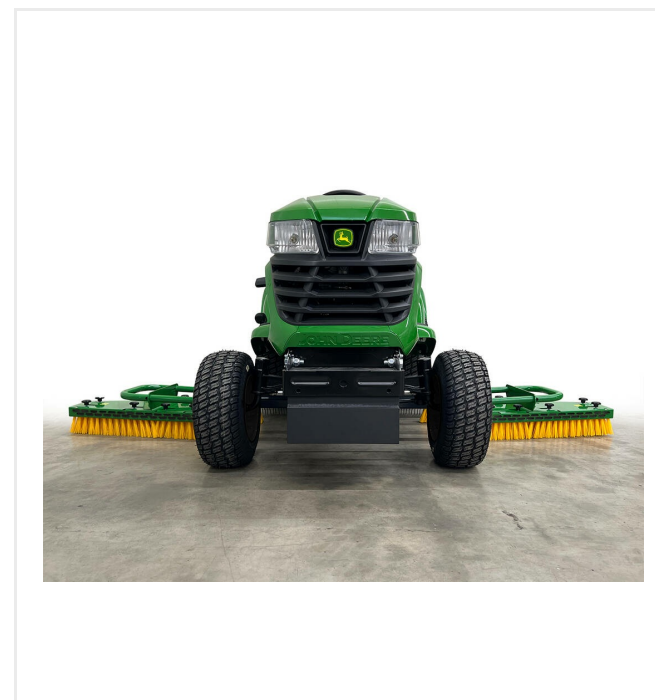

Wingspan

Drag brush for the maintenance process (working width 2,400 mm), adequate adjustable steel tines for loosening of the infilling material.