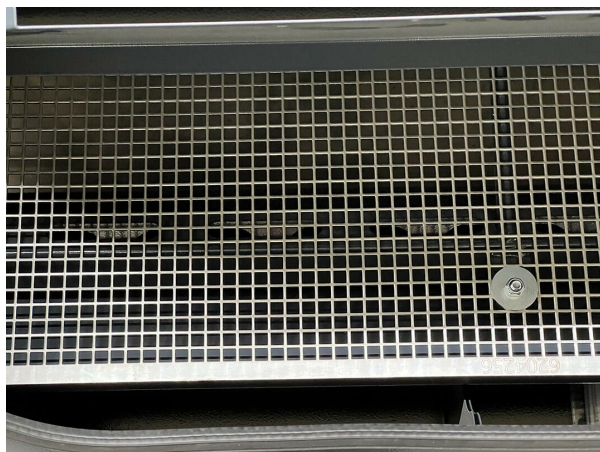

Ergonomically arranged operating controls.

CareMax - Maintenance

CareMax CM2B

Vues détaillées

Display

to control functions and service intervals.

Gently

Working depth of the steel tines are adjustable for gently loosening of the infilling material.

Material flap to adjust the flow of debris and infill.

Engine

2-cylinder petrol engine, air-cooled / 16,4 kW (22,3 PS).

CareMax - Maintenance

CareMax CM2B

Vues détaillées

SMG Omega

Drag brush quick change system.

4 - 10 mm

SMG adjustable sieve for every particle size.

Seat

Suspended and adjustable driver seat.

CareMax - Maintenance

CareMax CM2B

Vues détaillées

Precision