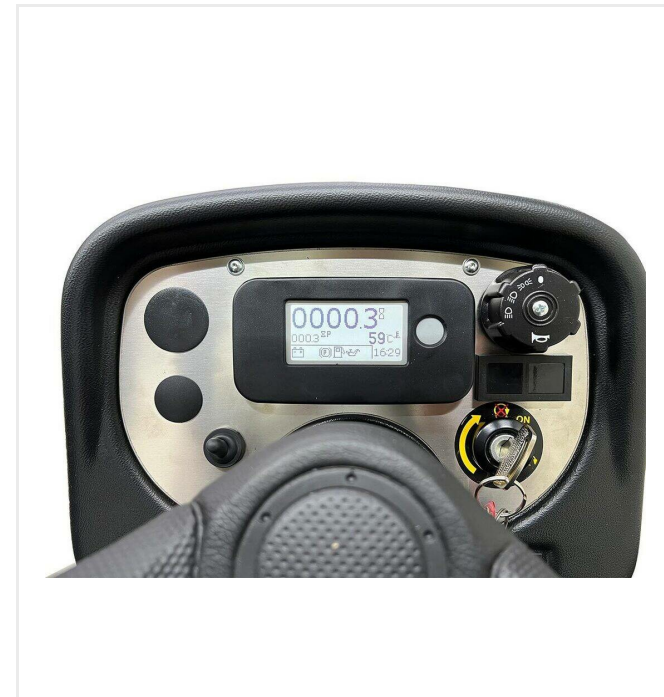

SportChamp - Maintenance

SportChamp SC3D4HL

Vues détaillées

Filter

Dust filters comply with DIN EN60335-2-69/dust class "M" and EN779 "F8" or "F9".

Seat

Suspended and adjustable driver seat.

Display

To control functions and service intervals.

SportChamp - Maintenance

SportChamp SC3D4HL

Vues détaillées

Pedal

Infinitely variable hydrostatic drive.

Éléments de commande

Ergonomically arranged operating controls.