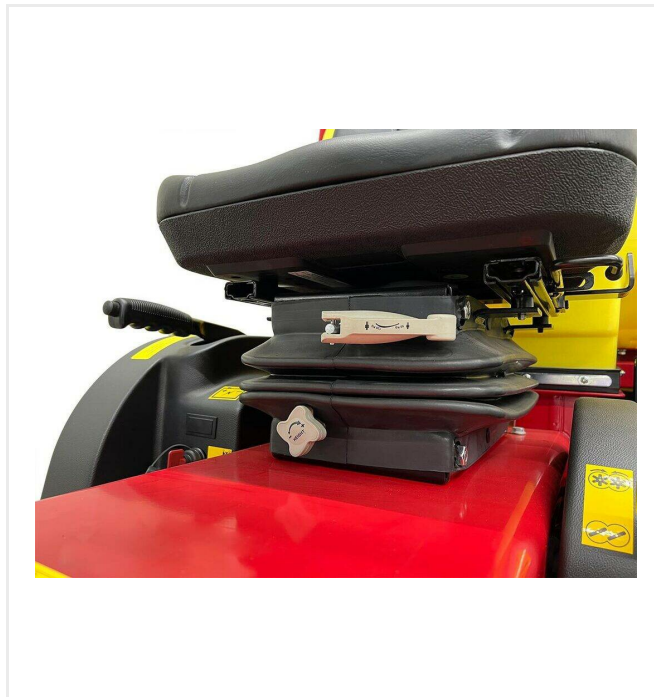

SportChamp - Maintenance

SportChamp SC3D4HL

Vues détaillées

Filter

Dust filters comply with DIN EN60335-2-69/dust class "M" and EN779 "F8" or "F9".

Seat

Suspended and adjustable driver seat.

Display