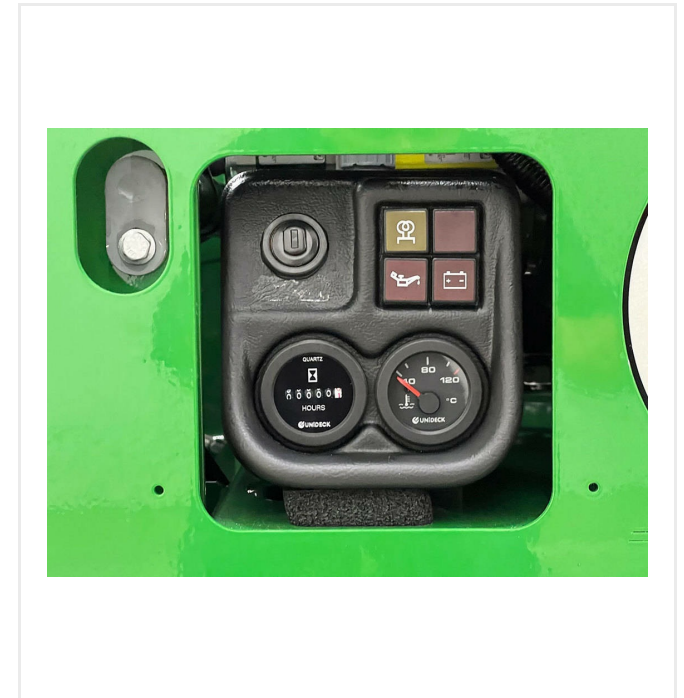

MixMatic - ערבול

MixMatic M1202D

סקירת פרטים

Powerfull

Hydraulic motor and gear for high mixing performance.

Protected

Steering elements protected under the engine hood.

Reliable