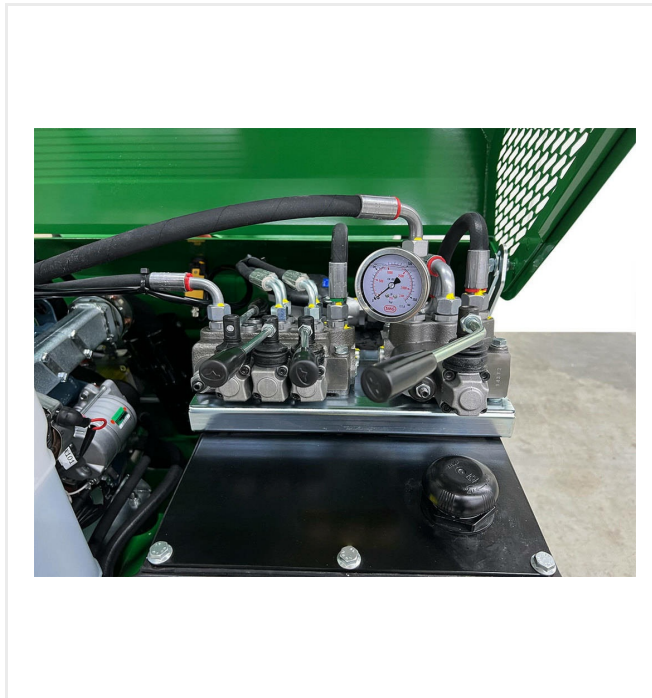

MixMatic - ערבול

MixMatic M1202D

סקירת פרטים

Powerfull

Hydraulic motor and gear for high mixing performance.

Protected

Steering elements protected under the engine hood.

Reliable