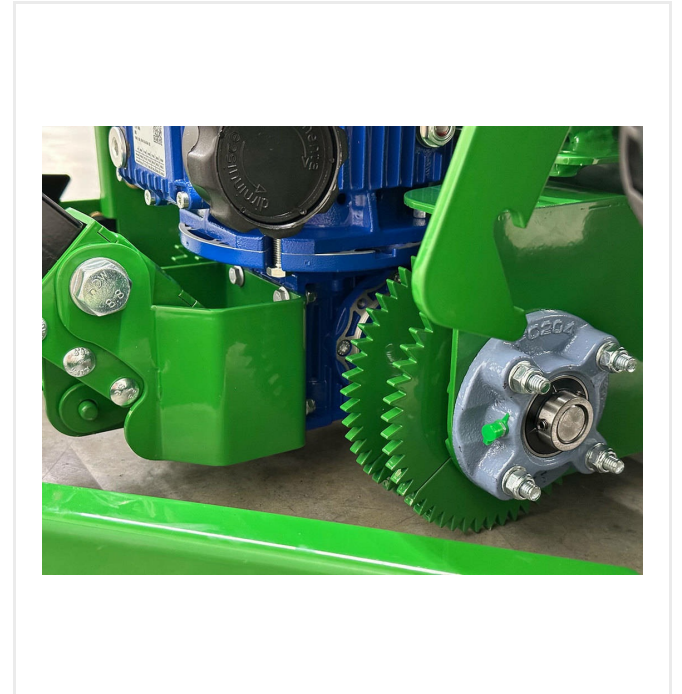

PlanoMatic - ריצוף

PlanoMatic P208

סקירת פרטים

Traction

.Robust drive wheels