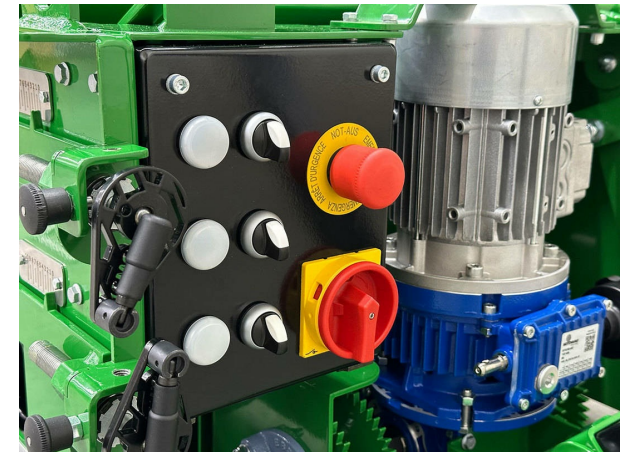

The semi-automatic paver PlanoMatic P208 is capable of a theoretical area performance of up to 100 m²/h. The installation width of 650 mm .makes it the ideal solution for small areas

The installation speed is set directly on the gear motor. The operating temperature of the screed can be regulated by using a temperature regulator. The compaction degree of the material to be paved as well as the paving thickness can be adjusted using handwheels. Installation .thicknesses of 0 - 12 mm are possible

With a weight of 200 kg and a width of just 900 mm, the P208 can be easily operated by just one person using a steering drawbar and .maneuvered through doors or elevators. This makes it easy to reach even hard-to-reach or narrow spaces

PlanoMatic - ריצוף

PlanoMatic P208

סקירת פרטים

Process safety

.Adjusted and constant material flow

Precision

Spindles to adjust installation height and
.compaction

Simple