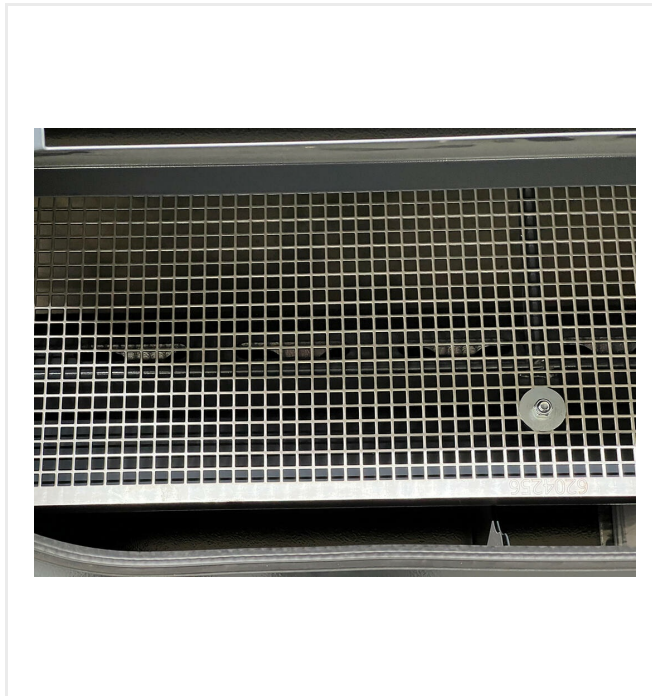

mm 10 - 4

.SMG adjustable sieve for every particle size