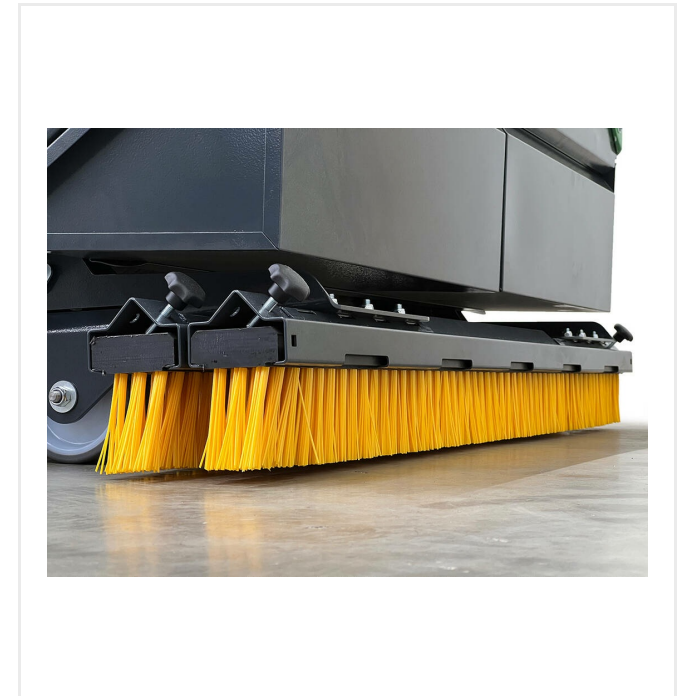

SMG Omega

.Drag brush quick change system