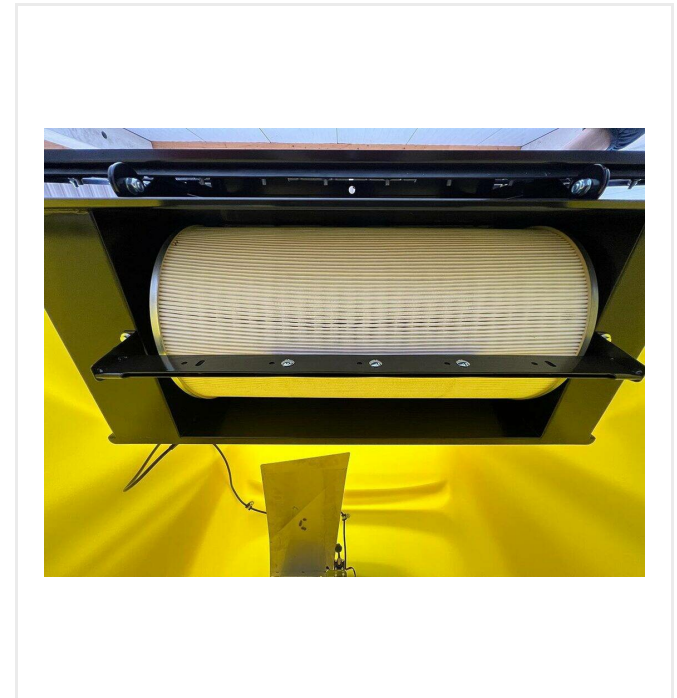

## סקירת פרטים

**Display**

.To control functions and service intervals

**Seat**

.Suspended and adjustable driver seat

**Filter**

Dust filters comply with DIN EN60335-2-69/dust  
."class "M" and EN779 "F8" or "F9