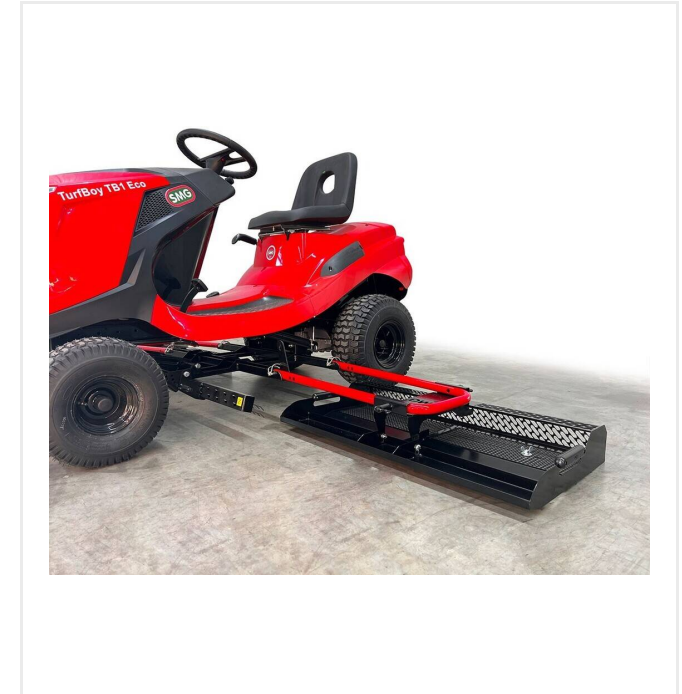

תחזוקה - TurfBoy TurfBoy TB1 ECO

סקירת פרטים

COMING SOON: TB1 ECO ELECTRIC VERSION

Battery type
Li-Ion 48 V / 60 Ah / 3,100 Wh

Working speed
1.7 kW / 10 km/h

Operating time
90 min

Charging time
Fast charger, 2.5 h / 20 A

Subject to technical alterations

Electric version

.Coming soon

Hitch

For drag mats, triangle brushes, magnet bars and
.spreaders

LeaveSweep LS900

Optional LeaveSweep with adjustable sieve from 4
.- 10mm to collect leaves and debris