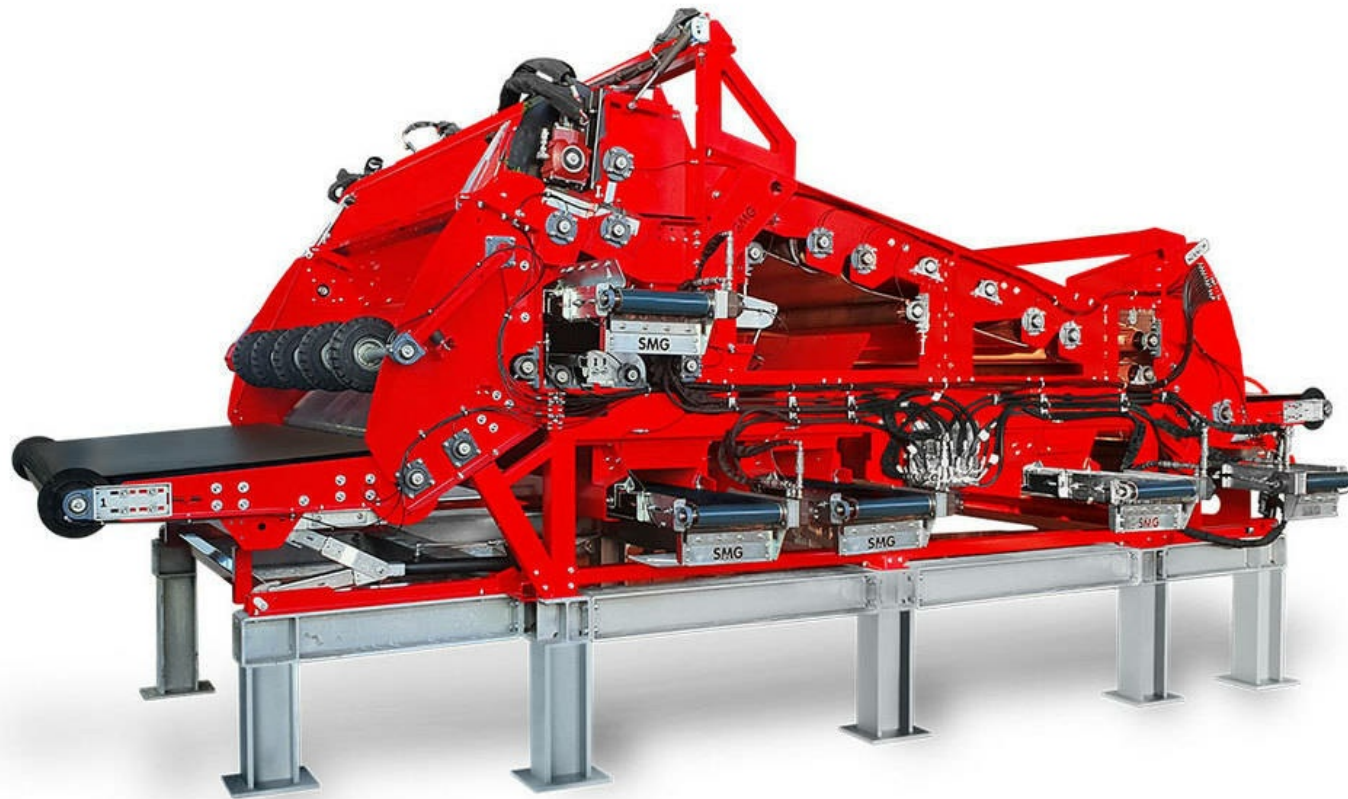

passion for sports grounds

דשא

חסלול

מחזור - TurfMuncher
TurfMuncher TM2500E

מחזור - TurfMuncher TurfMuncher TM2500E

מספרי פריט:

6226900

.Stationary machine for the removal of infill materials of artificial turf

The stationary TurfMuncher TM2500E removes infill materials from removed artificial turf rolls. Driven by an electro-hydraulic unit with 45 kW all functions are electro/hydraulically controlled

The TurfMuncher TM2500E has a beating unit to work out the infill materials from the artificial turf (5 material conveyer), a brushing unit to clean the turf backing and portal frame with fall protection device

The adjustable discharge height of the conveyor belts allows easy picking up of the removed infill material. The rewinder for rolls of is up to 2,200 .mm, a maximum diameter of 1,300 mm and a maximum weight of 3,500 kg .The removal rate is up to 30,000 kg/hour

מחזור - TurfMuncher TurfMuncher TM2500E

מידע טכני

Electro/hydraulically powered 45 kW	Drive
45 קילו-וואט (61,2 HP) / 50-60 הרץ / 125 אמפר	כוח
עד ל 2,200 מ"מ	Working width
up to 30,000 kg/h	Removal rate
kg 7,000	Weight
L 5,600 x W 4,000 x H 2,500 mm	Dimensions