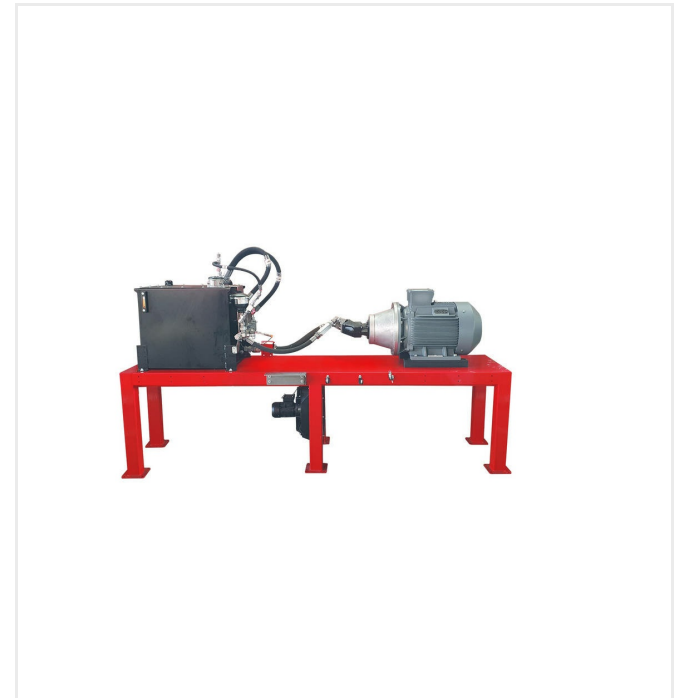

The stationary TurfMuncher TM2500E removes infill materials from removed artificial turf rolls. Driven by an electro-hydraulic unit with 45 kW all functions are electro/hydraulically controlled

The TurfMuncher TM2500E has a beating unit to work out the infill materials from the artificial turf (5 material conveyer), a brushing unit to clean the turf backing and portal frame with fall protection device

The adjustable discharge height of the conveyor belts allows easy picking up of the removed infill material. The rewinder for rolls of is up to 2,200 .mm, a maximum diameter of 1,300 mm and a maximum weight of 3,500 kg .The removal rate is up to 30,000 kg/hour

מחזור - TurfMuncher
TurfMuncher TM2500E

סקירת פרטים

Switch box with controls

Rewinder for rolls with idlers

Input area for artificial turf rolls

מחזור - TurfMuncher
TurfMuncher TM2500E

סקירת פרטים

Electro-hydraulic drive

מחזור - TurfMuncher TurfMuncher TM2500E

מידע טכני

Electro/hydraulically powered 45 kW	Drive
45 קילו-וואט (61,2 HP) / 50-60 הרץ / 125 אמפר	כוח
עד ל 2,200 מ"מ	Working width
up to 30,000 kg/h	Removal rate
kg 7,000	Weight
L 5,600 x W 4,000 x H 2,500 mm	Dimensions