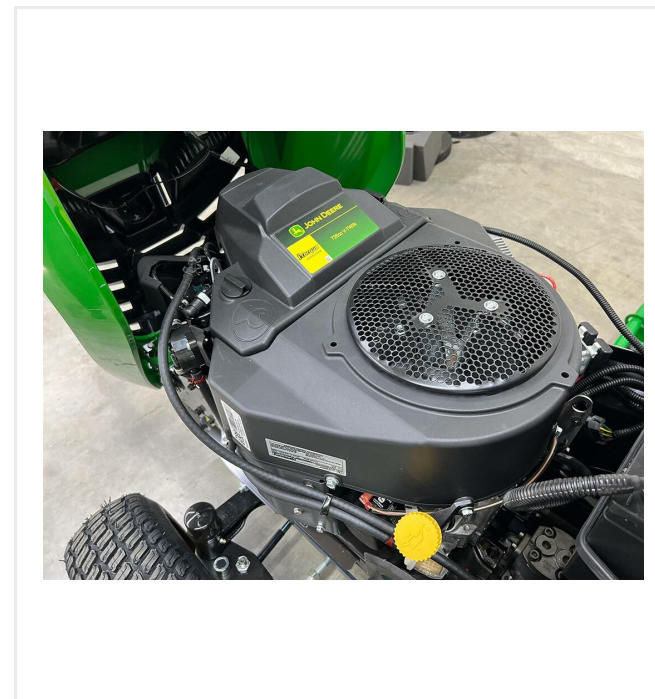

#### Engine

2-cylinder petrol engine, air-cooled / 16,4 kW (22,3 PS).