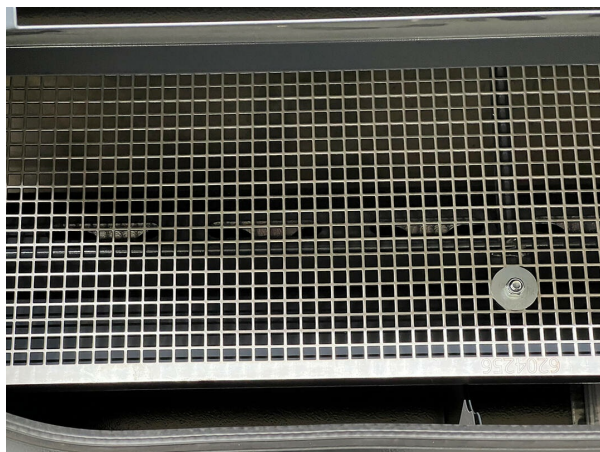

4 - 10 mm

SMG adjustable sieve for every particle size.