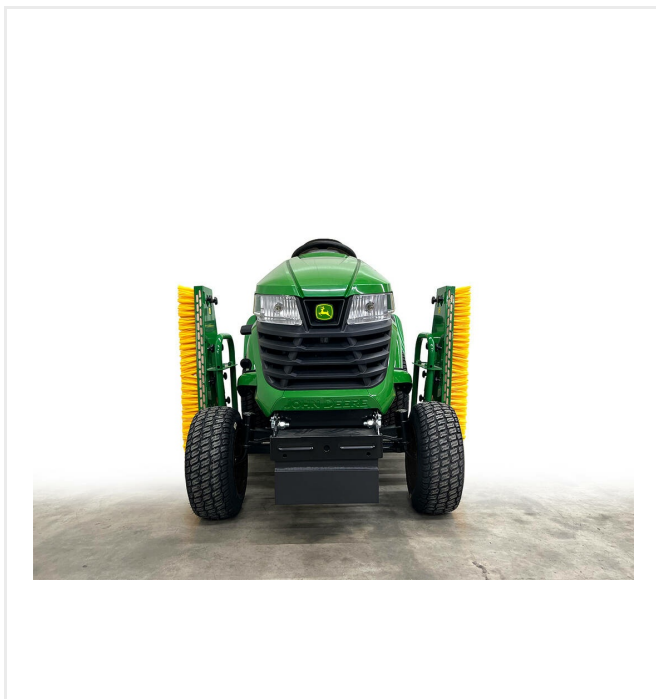

CareMax - Уход

CareMax CM2B

Отдельные части крупным планом

Compact

Drag brushes can be folded.