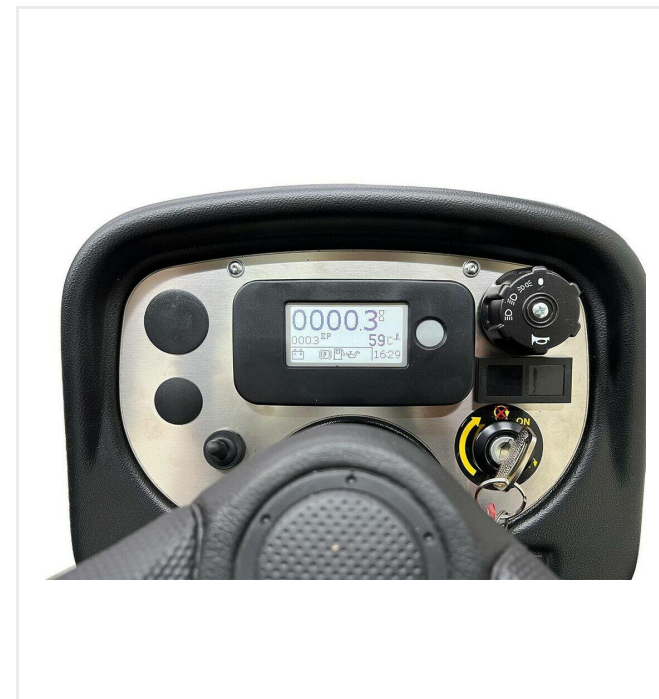

SportChamp - Уход

SportChamp SC3D4HL

Отдельные части крупным планом

Filter

Dust filters comply with DIN EN60335-2-69/dust class "M" and EN779 "F8" or "F9".

Seat

Suspended and adjustable driver seat.

Display

To control functions and service intervals.

SportChamp - Уход

SportChamp SC3D4HL

Отдельные части крупным планом

Pedal

Infinitely variable hydrostatic drive.

ПРОСТОТА ОБРАЩЕНИЯ

Ergonomically arranged operating controls.