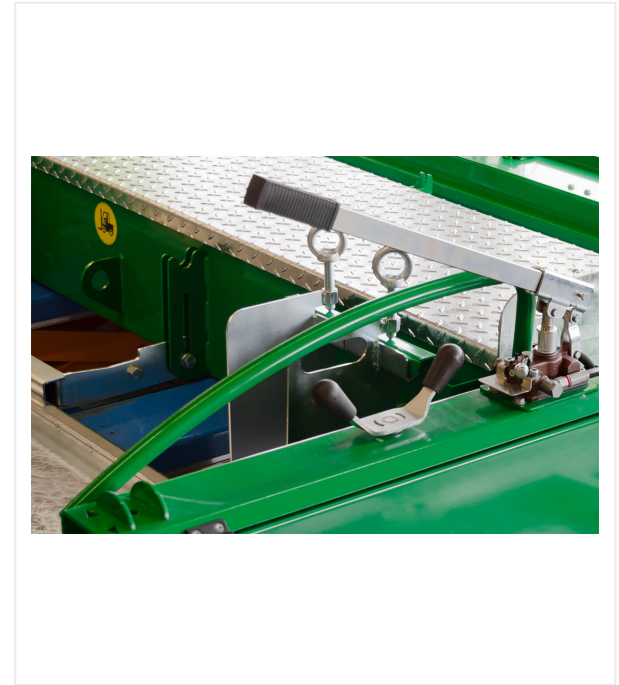

For the optimal surface quality the compaction can be adapted accordingly by adjusting the inclination angle of the screed.

P218 can be lifted with the help of the hand pump. For cleaning and maintenance, the screed can be easily swiveled upwards. The 80 mm wide chains can be changed with a few simple steps.

PlanoMatic P218 / Detail views

PLANOMATIC - PAVING

PlanoMatic P218

Tilt adjustment of the screed, limiters on the side for homogeneous and seamless installation.

Hand pump for manual up/down lifting of the machine.