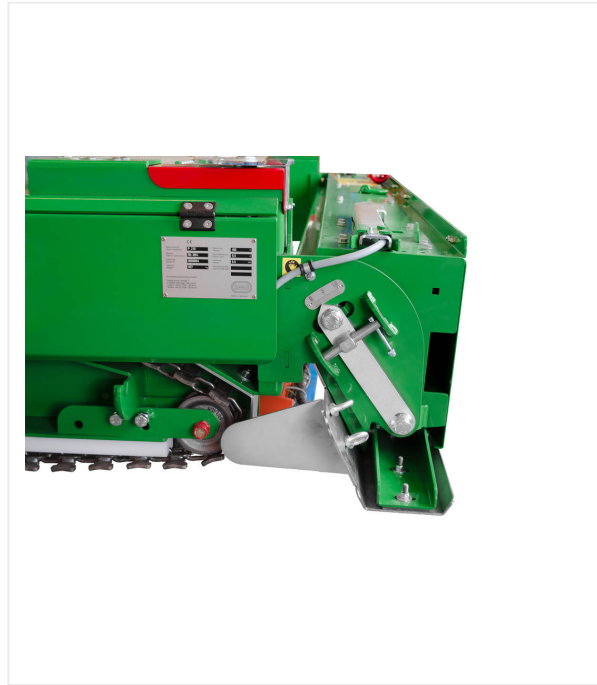

P218 is equipped with only one control panel, which can be fixed either on the left or right side, as required. Therefore, all its functions can be implemented easily and clearly. In order to ensure a homogeneous surface, the screed is quickly brought up to temperature with proven electrical heating bars.

A control thermostat keeps the operating temperature of the screed constant during paving. The oscillating speed of the screed is adjustable.

Thicknesses of 0 – 50 mm can be manually adjusted by turning the two hand wheels on the screed.

For the optimal surface quality the compaction can be adapted accordingly by adjusting the inclination angle of the screed.

P218 can be lifted with the help of the hand pump. For cleaning and maintenance, the screed can be easily swiveled upwards. The 80 mm wide chains can be changed with a few simple steps.

PlanoMatic P218 / Detail views

PLANOMATIC - PAVING

PlanoMatic P218

Tilt adjustment of the screed, limiters on the side for homogeneous and seamless installation.

Hand pump for manual up/down lifting of the machine.