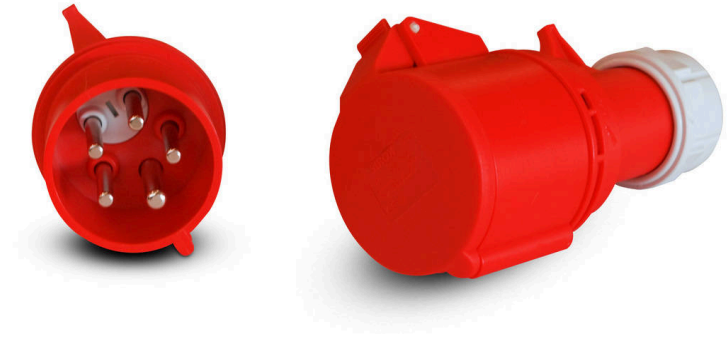

CEE-phase inverter / Coupling 400 V / 32 A

TOOLS AND ACCESSORIES

passion for sports grounds

SMG Sportplatzmaschinenbau GmbH | Robert-Bosch-Str. 3, DE - 89269 Vöhringen / Germany | Phone: +49 (0) 7306 96 65 0