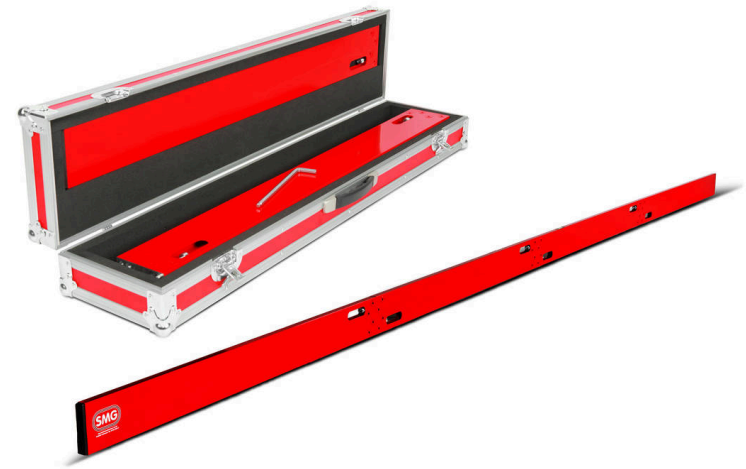

TestSet Track

TOOLS AND ACCESSORIES