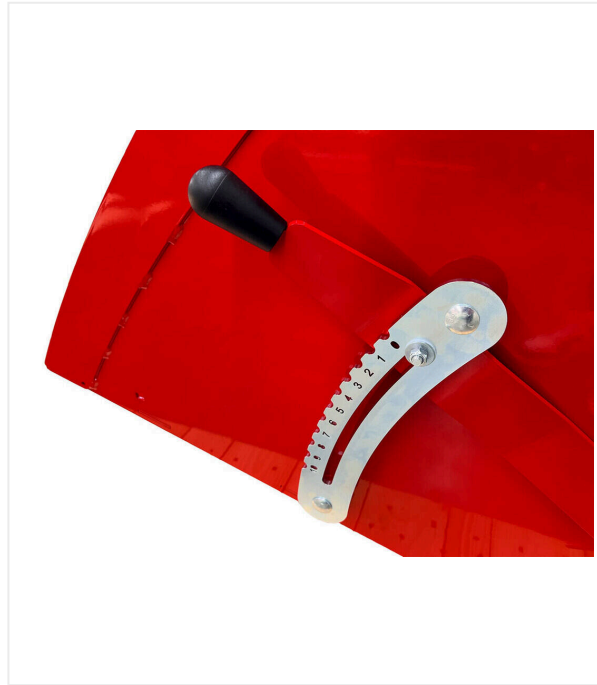

Shovel-Topdresser SS1200

ATTACHMENTS FOR MULTI-PURPOSE MINI LOADERS - FILLING

Shovel-Topdresser SS1200 / Detail views

ATTACHMENTS FOR MULTI-PURPOSE MINI LOADERS - FILLING

Quick Connect

Multi-One, Avant, Gianni Ferrari.

Output

Lever to adjust infill quantity.

Wheels

Tires especially for use on turf ensure minimal pressure on the ground.

Shovel-Topdresser SS1200 / Detail views

ATTACHMENTS FOR MULTI-PURPOSE MINI LOADERS - FILLING

Transmission

Wheel-driven infill distribution.

Shovel-Topdresser SS1200 / Detail views

ATTACHMENTS FOR MULTI-PURPOSE MINI LOADERS - FILLING

Item number/s: 6213812

Dimensions L 1.707 x W 1.533 x H 912 mm

Shipping dimensions L 1,850 x W 1,670 x H 1,150 mm