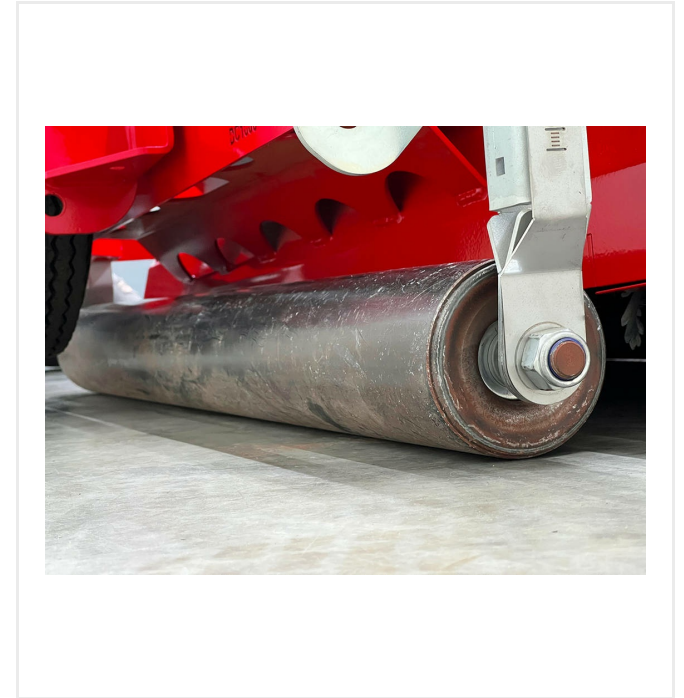

Gentle

Roller for minimum ground pressure.