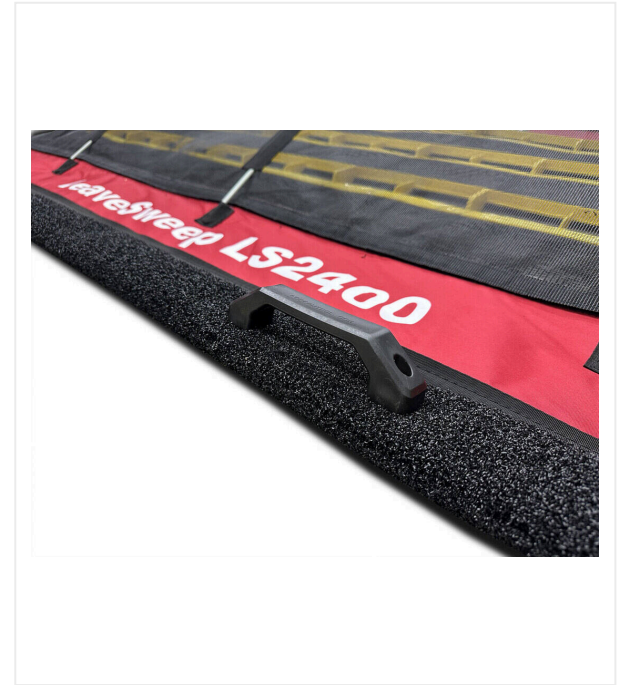

LeaveSweep LS2400

LEAVESWEEP - MAINTENANCE

LeaveSweep for artificial turf maintenance.

LeaveSweep to collect leaves and debris.

LeaveSweep LS2400 / Detail views

LEAVESWEEP - MAINTENANCE

LeaveSweep LS2400

LeaveSweep LS2400