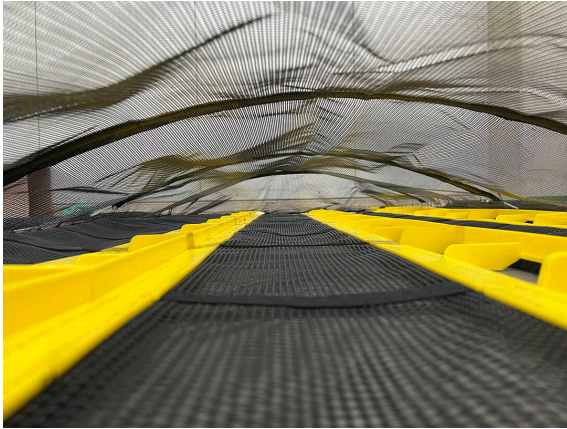

LeaveSweep LS2400 / Detail views

LEAVESWEEP - MAINTENANCE

LeaveSweep LS2400