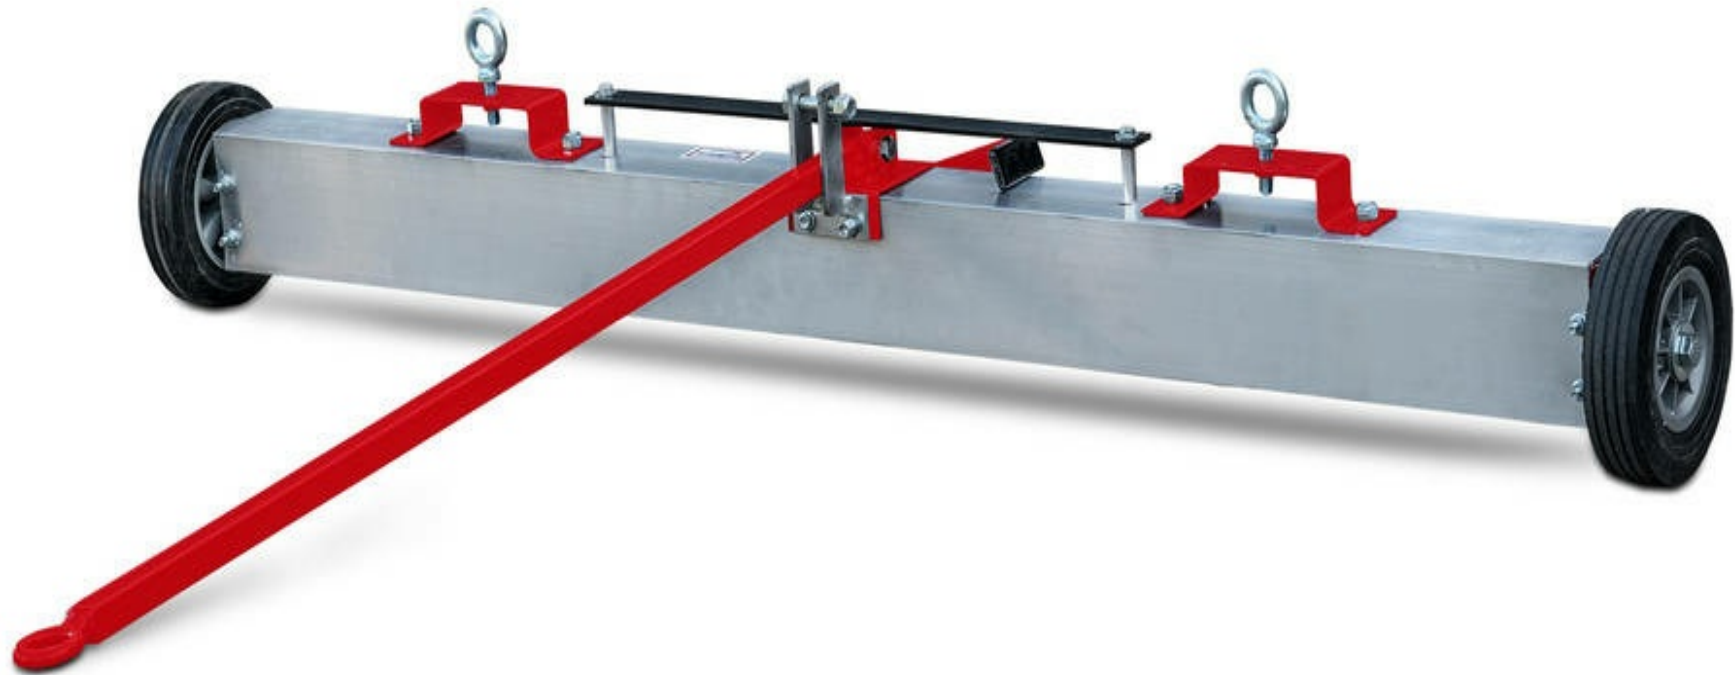

# Magnet bar - Maintenance

## Magnet bar ML1500

***Item number/s:***

6220297

Magnet bar for artificial turf maintenance.