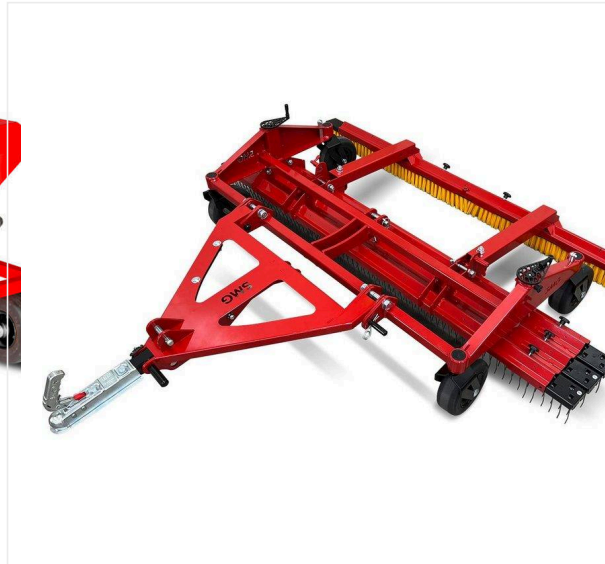

Spreading device 800 mm

Item no. 6400133

SportChamp SC2BL / Detail views

SPORTCHAMP - MAINTENANCE

Spreading device 1,400 mm

Item no. 6400167

TurfTuner TT2000

Item no. 6240054