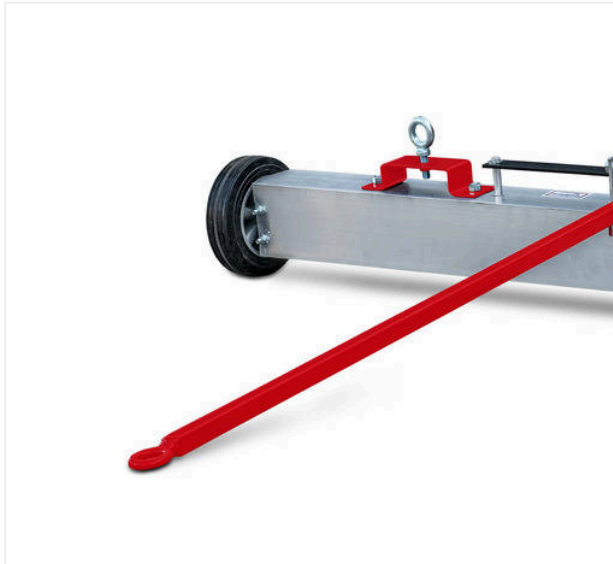

passion for sports grounds

powerful turbine and bound in the filter.

SportChamp SC2BL / Detail views

SPORTCHAMP - MAINTENANCE

SportChamp SC2BL

Clearly

Display with operating hours for maintenance intervals including errorcode notification for monitoring all functions.

Convenient

Vibrator sieve adjustable from 4 - 10 mm, cleans dirt out of the infill material with simultaneous repatriation.

SportChamp SC2BL / Detail views

SPORTCHAMP - MAINTENANCE

Gently

Tires especially for use on turf ensure low pressure on the ground.

SportChamp SC2BL / Detail views

SPORTCHAMP - MAINTENANCE

Magnet bar ML1500

Item no. 6220297

Magnet bar ML1500 for artificial turf maintenance.

Levelling brush device

Item no. 6220935

Levelling brush-/ decompacting device