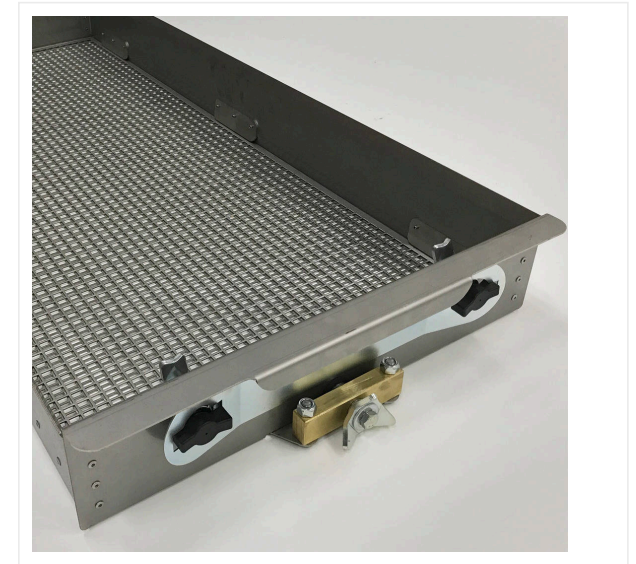

passion for sports grounds

powerful turbine and bound in the filter.

SportChamp SC2BL / Detail views

SPORTCHAMP - MAINTENANCE

SportChamp SC2BL

Clearly

Display with operating hours for maintenance intervals including errorcode notification for monitoring all functions.

Convenient

Vibrator sieve adjustable from 4 - 10 mm, cleans dirt out of the infill material with simultaneous repatriation.

SportChamp SC2BL / Detail views

SPORTCHAMP - MAINTENANCE

Gently

Tires especially for use on turf ensure low pressure on the ground.

SportChamp SC2BL / Detail views

SPORTCHAMP - MAINTENANCE

Magnet bar ML1500

Item no. 6220297

Magnet bar ML1500 for artificial turf maintenance.
L 1,500 mm x W 300 x H 300 mm

Levelling brush device

Item no. 6220935