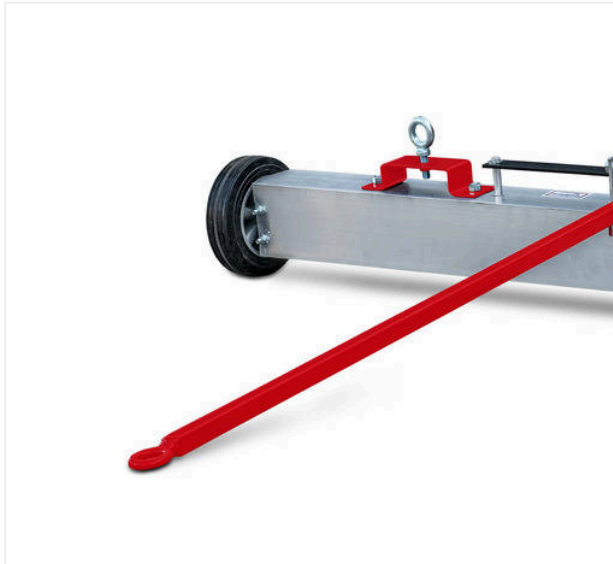

passion for sports grounds

powerful turbine and bound in the filter.

SportChamp SC2BL / Detail views

SPORTCHAMP - MAINTENANCE

SportChamp SC2BL

Clearly

Display with operating hours for maintenance intervals including errorcode notification for monitoring all functions.

Convenient

Vibrator sieve adjustable from 4 - 10 mm, cleans dirt out of the infill material with simultaneous repatriation.

SportChamp SC2BL / Detail views

SPORTCHAMP - MAINTENANCE

Gently

Tires especially for use on turf ensure low pressure on the ground.

SportChamp SC2BL / Detail views

SPORTCHAMP - MAINTENANCE

Magnet bar ML1500

Item no. 6220297

Magnet bar ML1500 for artificial turf maintenance.
L 1,500 mm x W 300 x H 300 mm

Levelling brush device

Item no. 6220935