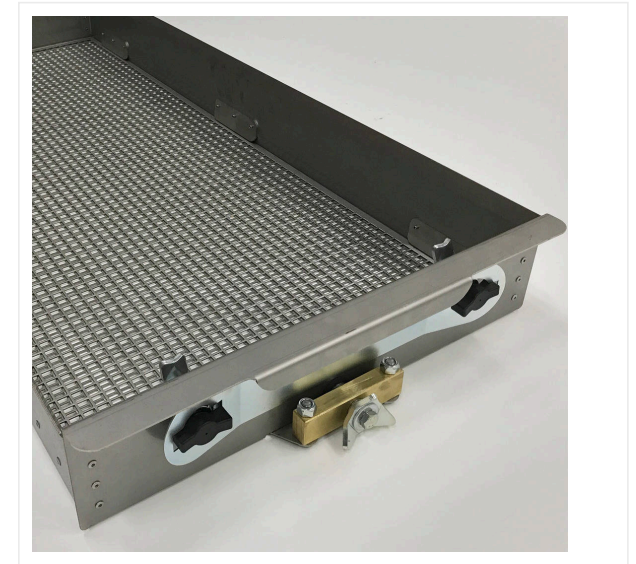

passion for sports grounds

powerful turbine and bound in the filter.

SportChamp SC2BL / Detail views

SPORTCHAMP - MAINTENANCE

SportChamp SC2BL

Clearly

Display with operating hours for maintenance intervals including errorcode notification for monitoring all functions.

Convenient

Vibrator sieve adjustable from 4 - 10 mm, cleans dirt out of the infill material with simultaneous repatriation.

SportChamp SC2BL / Detail views

SPORTCHAMP - MAINTENANCE

Gently

Tires especially for use on turf ensure low pressure on the ground.