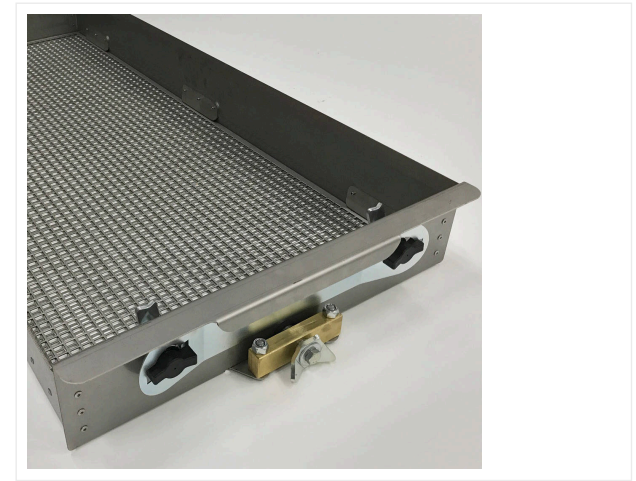

Convenient

Vibrator sieve adjustable from 4 - 10 mm, cleans dirt out of the infill material with simultaneous repatriation.

SportChamp SC2D / Detail views

SPORTCHAMP - MAINTENANCE

Gently

Tires especially for use on turf ensure low pressure on the ground.