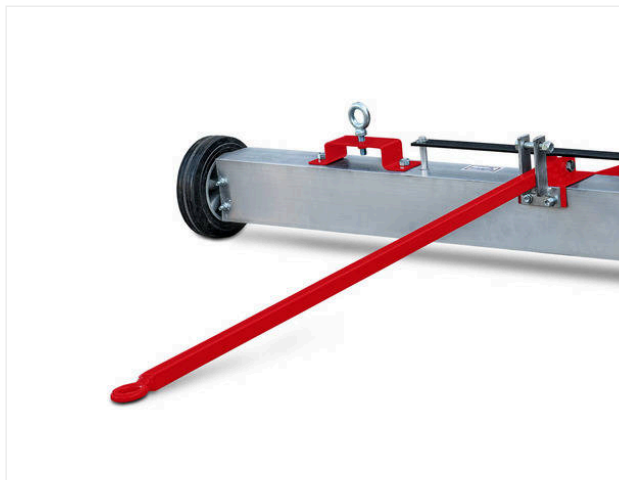

Convenient

Vibrator sieve adjustable from 4 - 10 mm, cleans dirt out of the infill material with simultaneous repatriation.

SportChamp SC2D / Detail views

SPORTCHAMP - MAINTENANCE

Gently

Tires especially for use on turf ensure low pressure on the ground.

SportChamp SC2D / Detail views

SPORTCHAMP - MAINTENANCE

Magnet bar ML1500

Item no. 6220297

Magnet bar ML1500 for artificial turf maintenance.

Levelling brush device

Item no. 6220935

Levelling brush-/ decompacting device