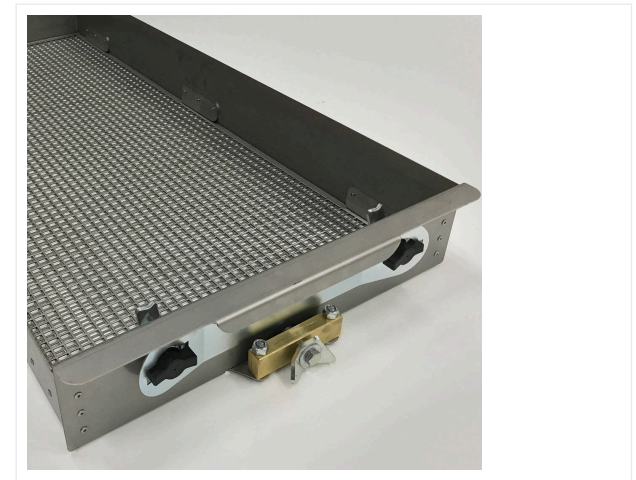

Convenient

Vibrator sieve adjustable from 4 - 10 mm, cleans dirt out of the infill material with simultaneous repatriation.

SportChamp SC2D / Detail views

SPORTCHAMP - MAINTENANCE

Gently

Tires especially for use on turf ensure low pressure on the ground.

SportChamp SC2D / Detail views

SPORTCHAMP - MAINTENANCE

Magnet bar ML1500

Item no. 6220297

Magnet bar ML1500 for artificial turf maintenance.
L 1,500 mm x W 300 x H 300 mm

Levelling brush device

Item no. 6220935