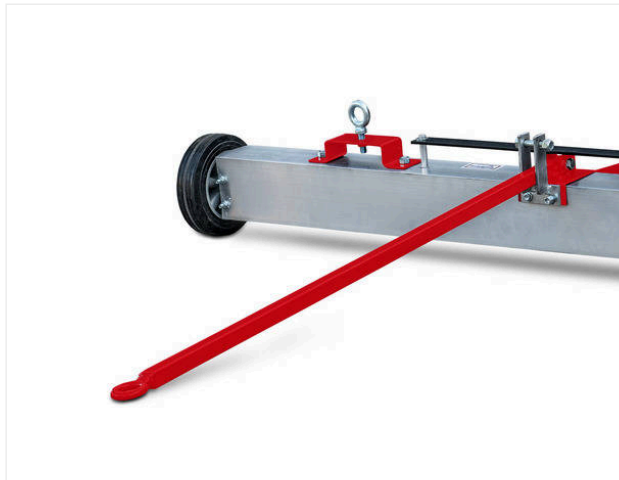

Convenient

Vibrator sieve adjustable from 4 - 10 mm, cleans dirt out of the infill material with simultaneous repatriation.

SportChamp SC2D / Detail views

SPORTCHAMP - MAINTENANCE

Gently

Tires especially for use on turf ensure low pressure on the ground.

SportChamp SC2D / Detail views

SPORTCHAMP - MAINTENANCE

Magnet bar ML1500

Item no. 6220297

Magnet bar ML1500 for artificial turf maintenance.
L 1,500 mm x W 300 x H 300 mm

Levelling brush device

Item no. 6220935