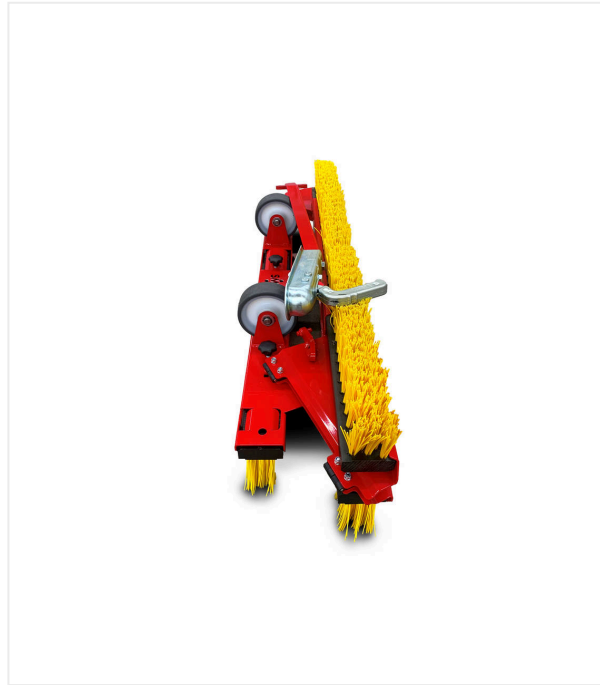

Triangle brush DB1000F

TRIANGLE BRUSH - MAINTENANCE

Light, robust and foldable triangle brush for artificial turf.

The light, robust and foldable triangular broom with a weatherproof plastic body is designed for the efficient towing of synthetic turf. Handling is easy thanks to its drawbar with a hitch / bracket combination and two transport rollers.

Triangle brush DB1000F / Detail views

TRIANGLE BRUSH - MAINTENANCE

triangleBrush DB1000F

Space saving

Foldable for inexpensive shipping and space-saving storage.

Handling

Transport rollers for easy maneuvering.

Triangle brush DB1000F / Detail views

TRIANGLE BRUSH - MAINTENANCE

Comfortable

Brushes with plastic bodies, can be changed without tools.

Trio

Transport ride.

Trio with 2 meter working width

crossbars retracted

Triangle brush DB1000F / Detail views

TRIANGLE BRUSH - MAINTENANCE

Trio with 2 meter working width

left turn, crossbars retracted

Trio with 3 meter working width

crossbars pulled out

Trio with 3 meter working width