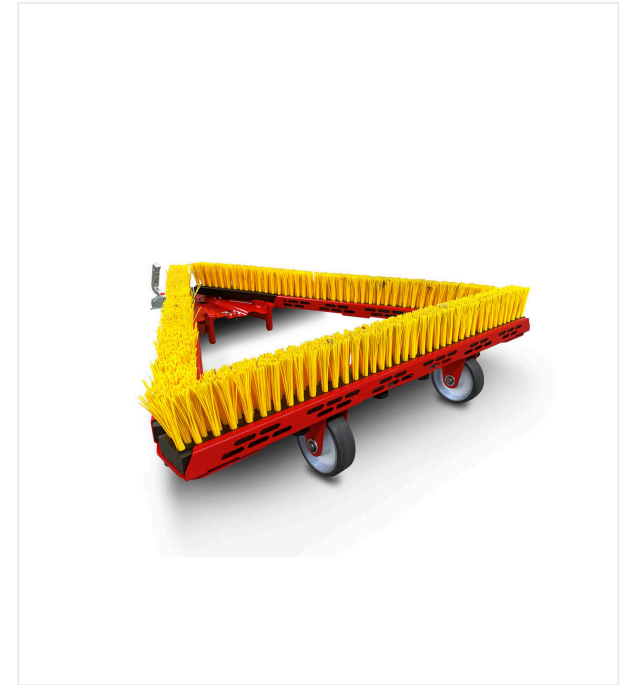

Triangle brush DB1000F

TRIANGLE BRUSH - MAINTENANCE

Light, robust and foldable triangle brush for artificial turf.

The light, robust and foldable triangular broom with a weatherproof plastic body is designed for the efficient towing of synthetic turf. Handling is easy thanks to its drawbar with a hitch / bracket combination and two transport rollers.

Triangle brush DB1000F / Detail views

TRIANGLE BRUSH - MAINTENANCE

triangleBrush DB1000F

Space saving

Foldable for inexpensive shipping and space-saving storage.

Handling

Transport rollers for easy maneuvering.

Triangle brush DB1000F / Detail views

TRIANGLE BRUSH - MAINTENANCE

Comfortable

Brushes with plastic bodies, can be changed without tools.

Trio

Transport ride.

Trio with 2 meter working width

crossbars retracted