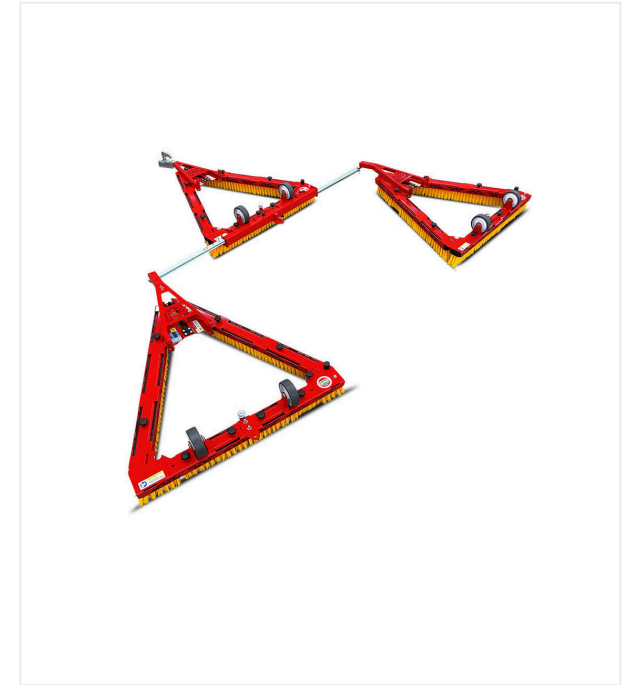

Triangle brush DB1000F

TRIANGLE BRUSH - MAINTENANCE

Light, robust and foldable triangle brush for artificial turf.

The light, robust and foldable triangular broom with a weatherproof plastic body is designed for the efficient towing of synthetic turf. Handling is easy thanks to its drawbar with a hitch / bracket combination and two transport rollers.

Triangle brush DB1000F / Detail views

TRIANGLE BRUSH - MAINTENANCE

triangleBrush DB1000F

Space saving

Foldable for inexpensive shipping and space-saving storage.

Handling

Transport rollers for easy maneuvering.

Triangle brush DB1000F / Detail views

TRIANGLE BRUSH - MAINTENANCE

Trio with 2 meter working width

left turn, crossbars retracted

Trio with 3 meter working width

crossbars pulled out

Trio with 3 meter working width

Triangle brush DB1000F / Detail views

TRIANGLE BRUSH - MAINTENANCE

Item number/s:	6235134
Working width	1.000 mm
Weight	22 kg
Dimensions	L 1,400 x W 1,040 x H 260 mm
Shipping dimensions	L 1,200 x W 450 x H 320 mm (folded)