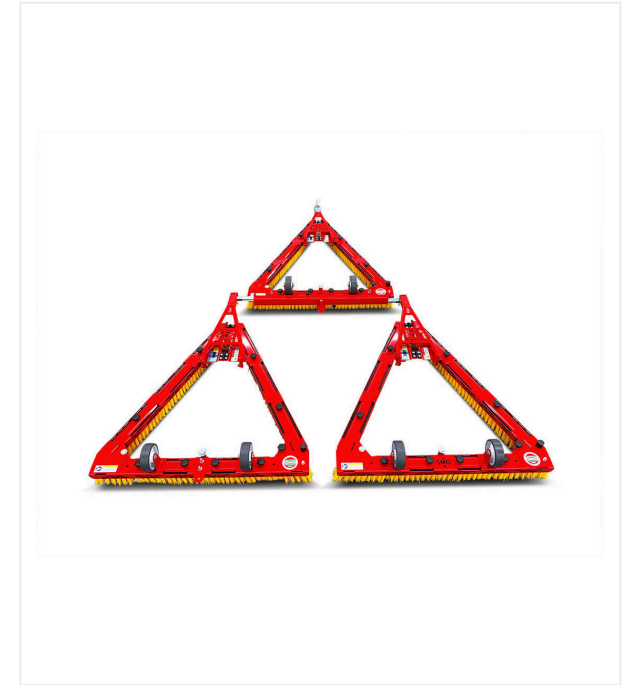

Triangle brush DB1000F

TRIANGLE BRUSH - MAINTENANCE

Light, robust and foldable triangle brush for artificial turf.

The light, robust and foldable triangular broom with a weatherproof plastic body is designed for the efficient towing of synthetic turf. Handling is easy thanks to its drawbar with a hitch / bracket combination and two transport rollers.

Triangle brush DB1000F / Detail views

TRIANGLE BRUSH - MAINTENANCE

triangleBrush DB1000F

Space saving

Foldable for inexpensive shipping and space-saving storage.

Handling

Transport rollers for easy maneuvering.

Triangle brush DB1000F / Detail views

TRIANGLE BRUSH - MAINTENANCE

Comfortable

Brushes with plastic bodies, can be changed without tools.

Trio

Transport ride.

Trio with 2 meter working width

crossbars retracted

Triangle brush DB1000F / Detail views

TRIANGLE BRUSH - MAINTENANCE

Trio with 2 meter working width

left turn, crossbars retracted

Trio with 3 meter working width

crossbars pulled out

Trio with 3 meter working width