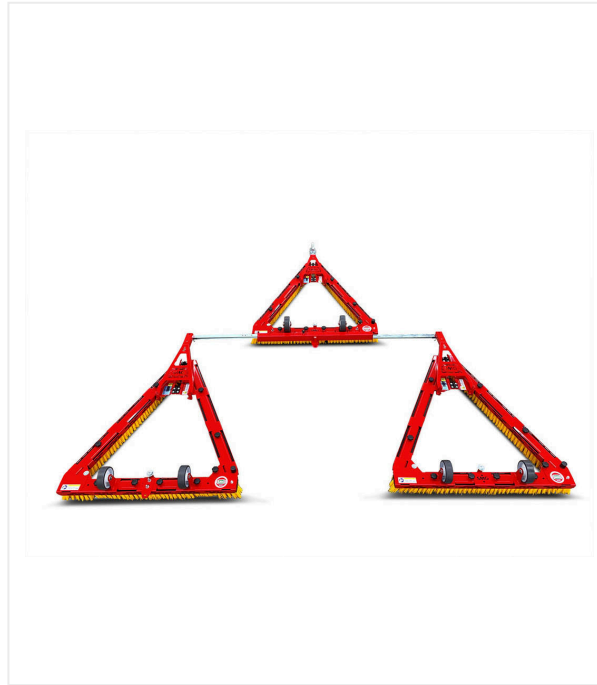

Triangle brush DB1000F

TRIANGLE BRUSH - MAINTENANCE

Light, robust and foldable triangle brush for artificial turf.

The light, robust and foldable triangular broom with a weatherproof plastic body is designed for the efficient towing of synthetic turf. Handling is easy thanks to its drawbar with a hitch / bracket combination and two transport rollers.

Triangle brush DB1000F / Detail views

TRIANGLE BRUSH - MAINTENANCE

triangleBrush DB1000F

Space saving

Foldable for inexpensive shipping and space-saving storage.

Handling

Transport rollers for easy maneuvering.

Triangle brush DB1000F / Detail views

TRIANGLE BRUSH - MAINTENANCE

Comfortable

Brushes with plastic bodies, can be changed without tools.

Trio

Transport ride.

Trio with 2 meter working width

crossbars retracted

Triangle brush DB1000F / Detail views

TRIANGLE BRUSH - MAINTENANCE

Trio with 2 meter working width

left turn, crossbars retracted

Trio with 3 meter working width

crossbars pulled out

Trio with 3 meter working width