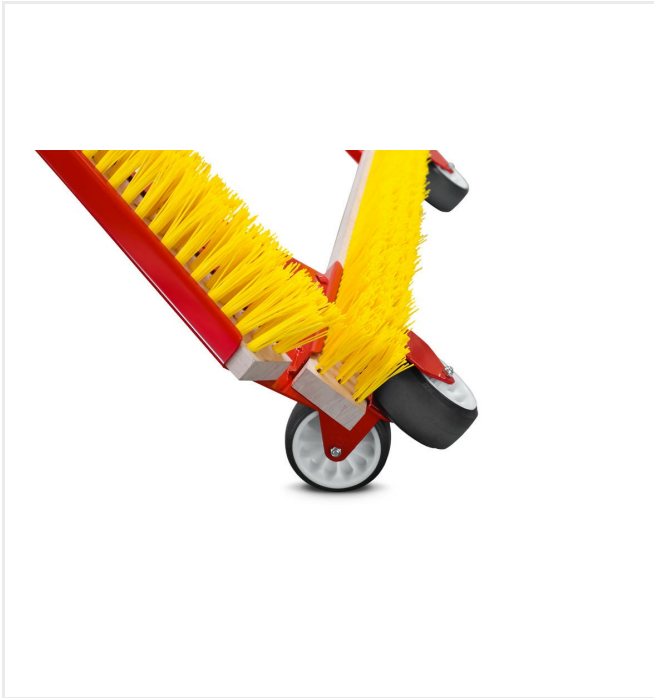

Triangle brush - Maintenance

Triangle brush DB1600

Item number/s:

6211805

Triangle brush for artificial turf.

Triangle brush for evenly levelled surfaces of filled artificial turf. Tow bar with removable draw bars and four transport rollers make the handling easy.

Triangle brush - Maintenance

Triangle brush DB1600

Detail views

Mobility

Easy transportation through transport rollers on both sides.

Functional

Removable drawbar

Triangle brush - Maintenance