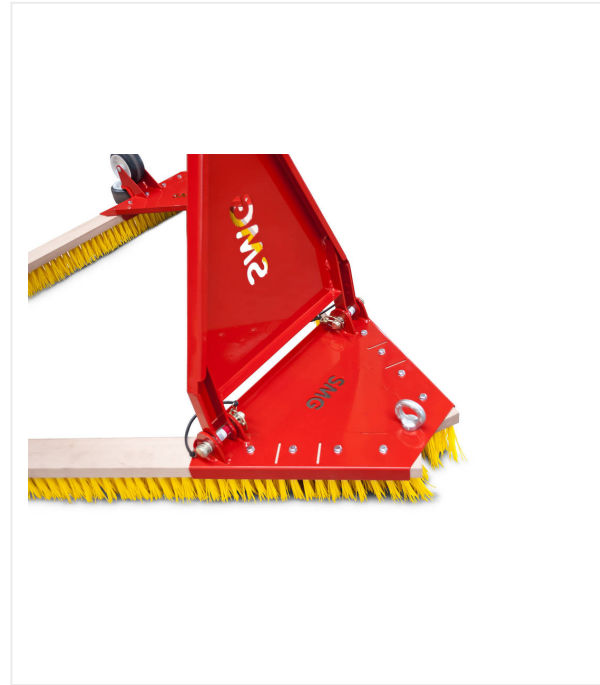

Triangle brush DB1600

TRIANGLE BRUSH - MAINTENANCE

Triangle brush for artificial turf.

Triangle brush for evenly levelled surfaces of filled artificial turf. Tow bar with removable draw bars and four transport rollers make the handling easy.

Triangle brush DB1600 / Detail views

TRIANGLE BRUSH - MAINTENANCE

Mobility

Easy transportation through transport rollers on both sides.

Functional

Removable drawbar.

Triangle brush DB1600 / Detail views

TRIANGLE BRUSH - MAINTENANCE

Item number/s: 6211805

Working width 1800 mm

Weight 39 kg

Dimensions L 1,998 x W 1,723 x H 365 mm

Subject to technical changes

passion for sports grounds

SMG Sportplatzmaschinenbau GmbH | Robert-Bosch-Str. 3, DE - 89269 Vöhringen / Germany | Phone: +49 (0) 7306 96 65 0
Fax: +49 (0) 7306 96 65 50 | info@smg-machines.com | www.smg-machines.com