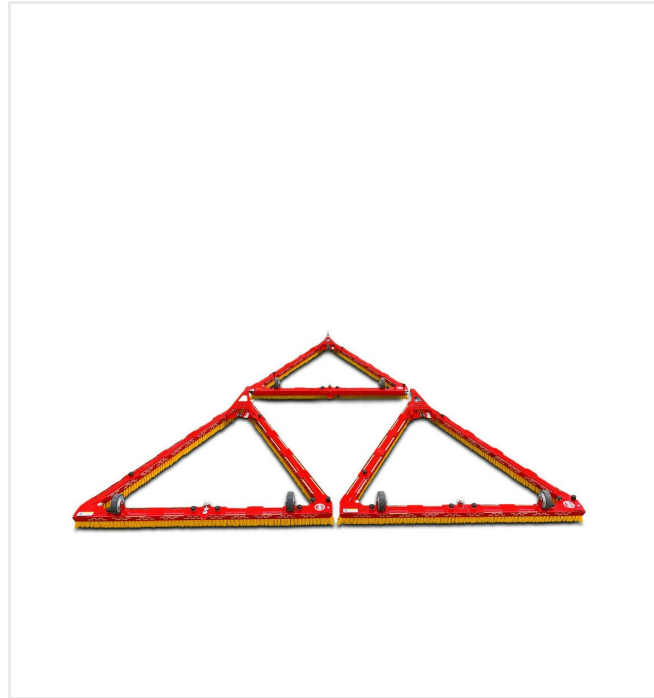

Triangle brush - Maintenance

Triangle brush DB1600F

Item number/s:

6236543

Light, robust and foldable triangle brush for artificial turf.

The light, robust and foldable triangular broom with a weatherproof plastic body is designed for the efficient towing of synthetic turf. Handling is easy thanks to its drawbar with a hitch / bracket combination and two transport rollers.

Triangle brush - Maintenance Triangle brush DB1600F

Detail views

Space saving

Foldable for inexpensive shipping and space-saving storage.

Handling

Transport rollers for easy maneuvering.

Comfortable

Brushes with plastic bodies, can be changed without tools.

Triangle brush - Maintenance

Triangle brush DB1600F

Detail views

triangleBrush DB1600F - TRIO

transport ride

triangleBrush DB1600F - Trio

crossbars retracted

triangleBrush DB1600F - Trio