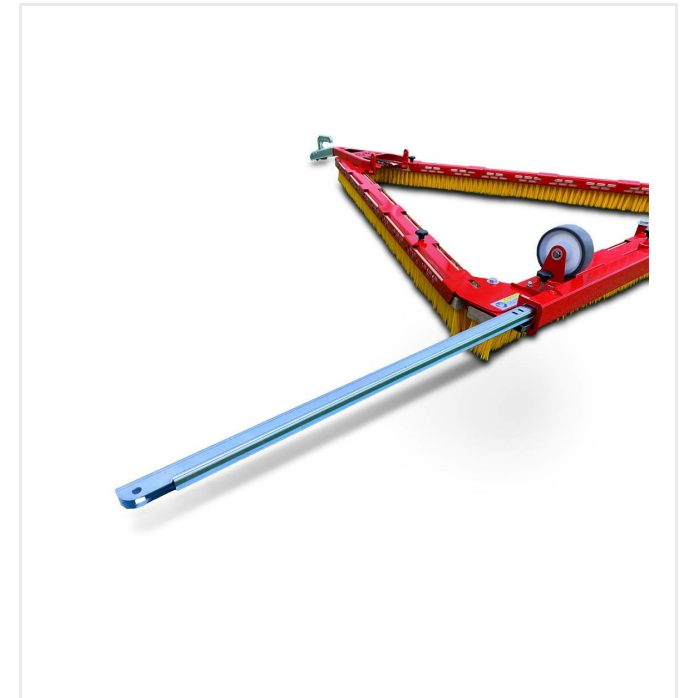

Triangle brush - Maintenance

Triangle brush DB1600F

Item number/s:

6236543

Light, robust and foldable triangle brush for artificial turf.

The light, robust and foldable triangular broom with a weatherproof plastic body is designed for the efficient towing of synthetic turf. Handling is easy thanks to its drawbar with a hitch / bracket combination and two transport rollers.

Triangle brush - Maintenance Triangle brush DB1600F

Detail views

Space saving

Foldable for inexpensive shipping and space-saving storage.

Handling

Transport rollers for easy maneuvering.

Comfortable

Brushes with plastic bodies, can be changed without tools.

left turn, crossbars retracted

Triangle brush - Maintenance

Triangle brush DB1600F

Detail views

triangleBrush DB1600F - Trio

crossbars pulled out

triangleBrush DB1600F

crossbar left

Triangle brush - Maintenance

Triangle brush DB1600F

Technical information

Working width	1,700 mm
Weight	33 kg
Dimensions	L 1,998 x W 1,723 x H 365 mm

Subject to technical changes

passion for sports grounds