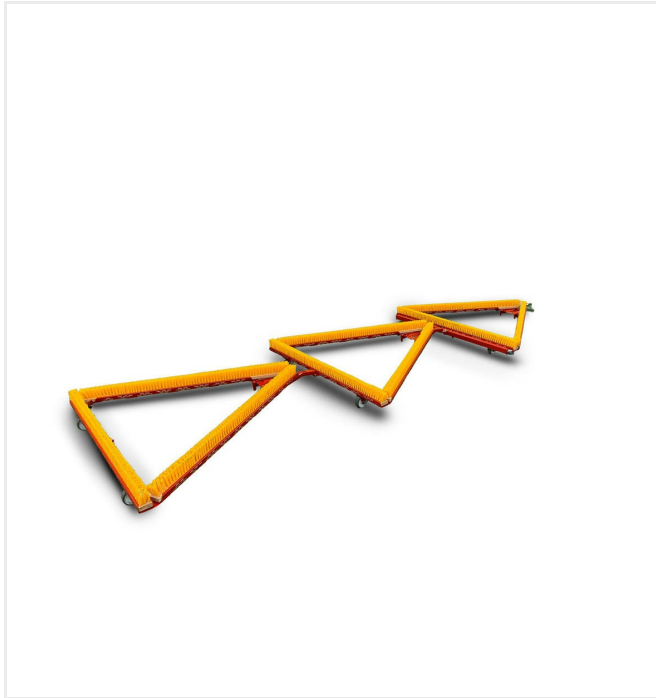

Triangle brush - Maintenance

Triangle brush DB1600F

Item number/s:

6236543

Light, robust and foldable triangle brush for artificial turf.

The light, robust and foldable triangular broom with a weatherproof plastic body is designed for the efficient towing of synthetic turf. Handling is easy thanks to its drawbar with a hitch / bracket combination and two transport rollers.

Triangle brush - Maintenance Triangle brush DB1600F

Detail views

Space saving

Foldable for inexpensive shipping and space-saving storage.

Handling

Transport rollers for easy maneuvering.

Comfortable

Brushes with plastic bodies, can be changed without tools.

Triangle brush - Maintenance

Triangle brush DB1600F

Detail views

triangleBrush DB1600F - TRIO

transport ride

triangleBrush DB1600F - Trio

crossbars retracted

triangleBrush DB1600F - Trio