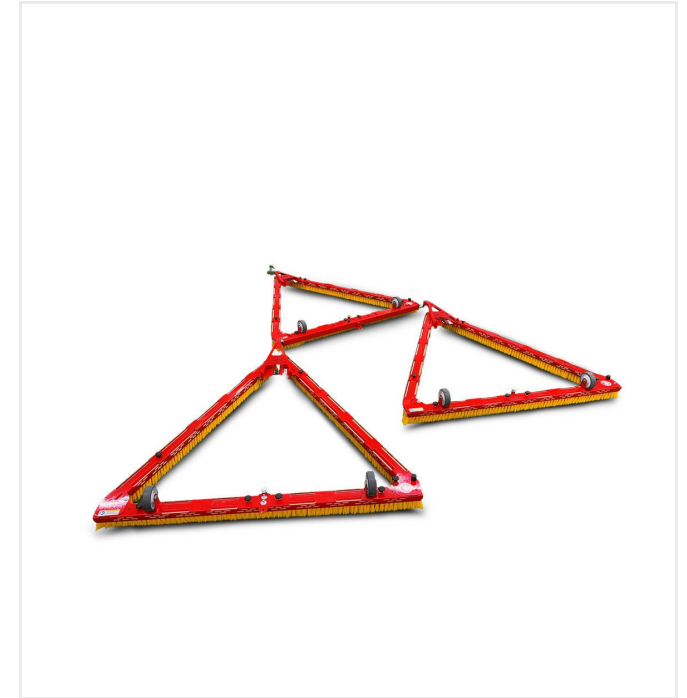

Triangle brush - Maintenance

Triangle brush DB1600F

Item number/s:

6236543

Light, robust and foldable triangle brush for artificial turf.

The light, robust and foldable triangular broom with a weatherproof plastic body is designed for the efficient towing of synthetic turf. Handling is easy thanks to its drawbar with a hitch / bracket combination and two transport rollers.

Triangle brush - Maintenance Triangle brush DB1600F

Detail views

Space saving

Foldable for inexpensive shipping and space-saving storage.

Handling

Transport rollers for easy maneuvering.

Comfortable

Brushes with plastic bodies, can be changed without tools.

Triangle brush - Maintenance

Triangle brush DB1600F

Detail views

triangleBrush DB1600F - TRIO

transport ride

triangleBrush DB1600F - Trio

crossbars retracted

triangleBrush DB1600F - Trio

left turn, crossbars retracted

Triangle brush - Maintenance

Triangle brush DB1600F

Detail views

triangleBrush DB1600F - Trio

crossbars pulled out

triangleBrush DB1600F

crossbar left