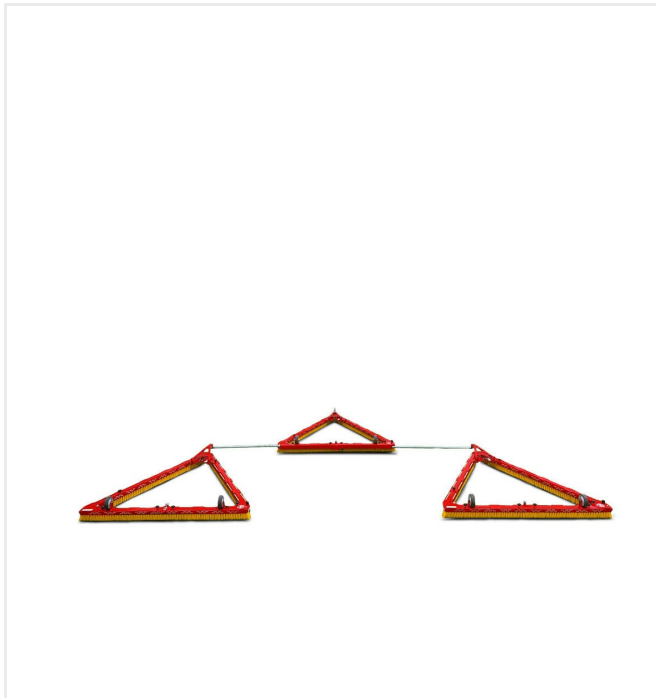

Triangle brush - Maintenance

Triangle brush DB1600F

Item number/s:

6236543

Light, robust and foldable triangle brush for artificial turf.

The light, robust and foldable triangular broom with a weatherproof plastic body is designed for the efficient towing of synthetic turf. Handling is easy thanks to its drawbar with a hitch / bracket combination and two transport rollers.

Triangle brush - Maintenance Triangle brush DB1600F

Detail views

Space saving

Foldable for inexpensive shipping and space-saving storage.

Handling

Transport rollers for easy maneuvering.

Comfortable

Brushes with plastic bodies, can be changed without tools.

Triangle brush - Maintenance

Triangle brush DB1600F

Detail views

triangleBrush DB1600F - TRIO

transport ride

triangleBrush DB1600F - Trio

crossbars retracted

triangleBrush DB1600F - Trio

left turn, crossbars retracted

Triangle brush - Maintenance

Triangle brush DB1600F

Detail views

triangleBrush DB1600F - Trio

crossbars pulled out

triangleBrush DB1600F

crossbar left