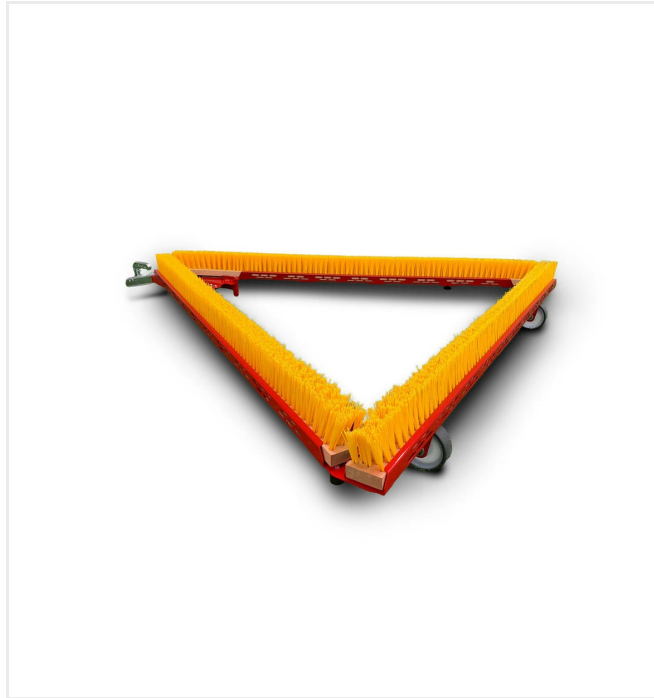

Triangle brush - Maintenance

Triangle brush DB1600F

Item number/s:

6236543

Light, robust and foldable triangle brush for artificial turf.

The light, robust and foldable triangular broom with a weatherproof plastic body is designed for the efficient towing of synthetic turf. Handling is easy thanks to its drawbar with a hitch / bracket combination and two transport rollers.

Triangle brush - Maintenance Triangle brush DB1600F

Detail views

Space saving

Foldable for inexpensive shipping and space-saving storage.

Handling

Transport rollers for easy maneuvering.

Comfortable

Brushes with plastic bodies, can be changed without tools.

Triangle brush - Maintenance

Triangle brush DB1600F

Technical information

Working width	1,700 mm
Weight	33 kg
Dimensions	L 1,998 x W 1,723 x H 365 mm

Subject to technical changes

passion for sports grounds