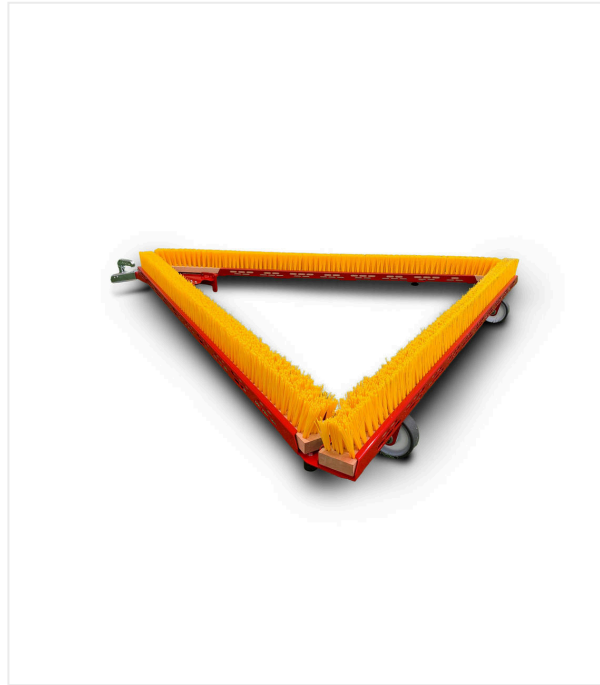

Handling

Transport rollers for easy maneuvering.