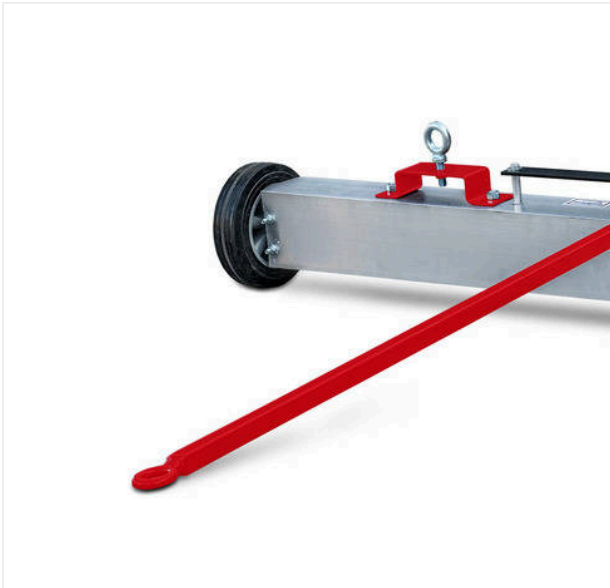

Precision

The working depth of the rotary brush can be adjusted via two spindles.

TurfBoy TB2 / TB2T / Detail views

TURFBOY - MAINTENANCE

Wheels

Tires especially for use on turf ensure minimal pressure on the ground.

Smooth

Adjustable vibrator sieve adjustable from 4 - 10 mm, cleans dirt out of the infill material with simultaneous repatriation.

Outstanding

Unilateral overlapped drag brush row.
Working width can be extended from 800 to 1,200 mm.

TurfBoy TB2 / TB2T / Detail views

TURFBOY - MAINTENANCE

Optional tines

Decompacting unit for gently loosening of the infilling material.

TurfBoy TB2 / TB2T / Detail views

TURFBOY - MAINTENANCE

Magnet bar ML1500

Item no. 6220297

Magnet bar ML1500 for artificial turf maintenance.

BeltSpreader BS800

Item no. 6221306

Ground driven spreader for artificial turf.

Decompacting unit

Item no. 6239732

Tines for gently loosening of the infilling material.