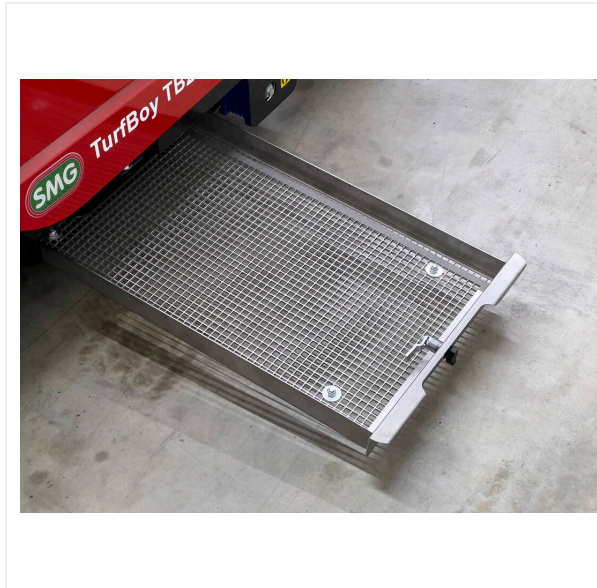

Precision

The working depth of the rotary brush can be adjusted via two spindles.

TurfBoy TB2 / TB2T / Detail views

TURFBOY - MAINTENANCE

Wheels

Tires especially for use on turf ensure minimal pressure on the ground.

SMG Omega

Drag brush quick change system.

Hitch

For drag mats, triangle brushes, magnet bars and spreaders.

TurfBoy TB2 / TB2T / Detail views

TURFBOY - MAINTENANCE

Clean

Hand wheel for dedusting of the permanent filter.

Smooth

Adjustable vibrator sieve adjustable from 4 - 10 mm, cleans dirt out of the infill material with simultaneous repatriation.

Outstanding

Unilateral overlapped drag brush row.
Working width can be extended from 800 to 1,200 mm.