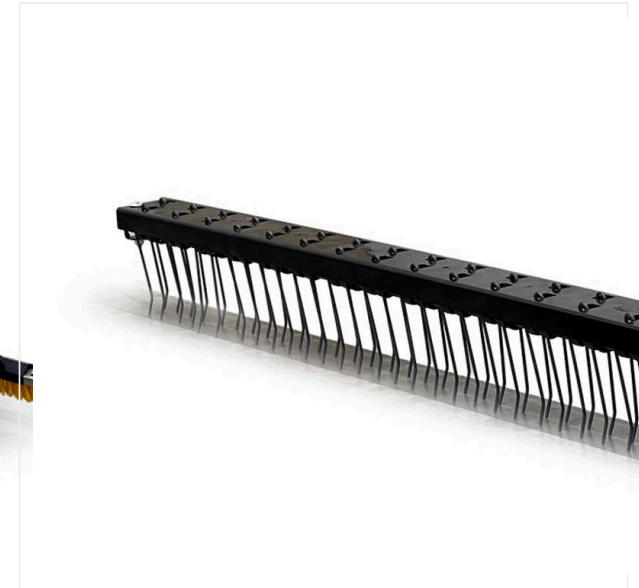

Smooth

Adjustable vibrator sieve adjustable from 4 - 10 mm, cleans dirt out of the infill material with simultaneous repatriation.

Outstanding

Unilateral overlapped drag brush row.
Working width can be extended from 800 to 1,200 mm.

TurfBoy TB2 / TB2T / Detail views

TURFBOY - MAINTENANCE

Optional tines

Decompacting unit for gently loosening of the infilling material.

TurfBoy TB2 / TB2T / Detail views

TURFBOY - MAINTENANCE

Magnet bar ML1500

Item no. 6220297

Magnet bar ML1500 for artificial turf maintenance.

BeltSpreader BS800

Item no. 6221306

Ground driven spreader for artificial turf.

Decompacting unit

Item no. 6239732

Tines for gently loosening of the infilling material.

TurfBoy TB2 / TB2T / Detail views

TURFBOY - MAINTENANCE

Rubber drag mat

Item no. 6400241

Rubber drag mat with steel frame.

L 1,500 x W 2,000 x H 70 mm

TurfBoy TB2 / TB2T / Detail views

TURFBOY - MAINTENANCE