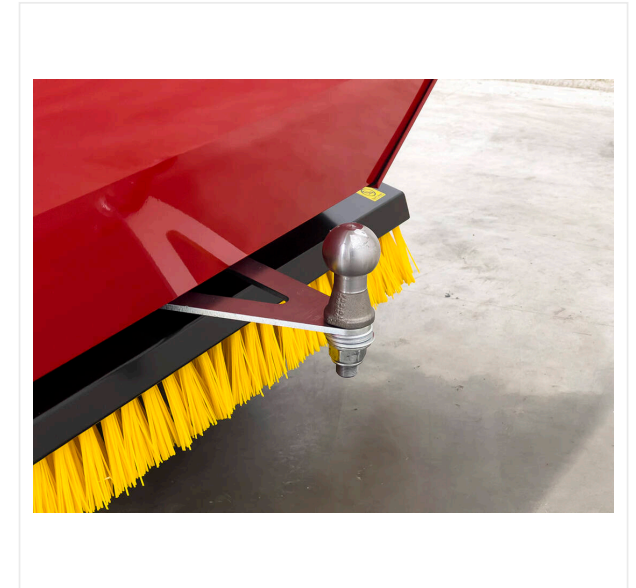

passion for sports grounds

TurfBoy TB2 / TB2T / Detail views

TURFBOY - MAINTENANCE

SMG dust filter

Dust filter comply with DIN EN60335-2-69/dust class "M" and EN779 "F8" or "F9".

Comfort

Suspended and adjustable driver seat.

Precision

The working depth of the rotary brush can be adjusted via two spindles.

TurfBoy TB2 / TB2T / Detail views

TURFBOY - MAINTENANCE

Wheels

Tires especially for use on turf ensure minimal pressure on the ground.

SMG Omega

Drag brush quick change system.

Hitch

For drag mats, triangle brushes, magnet bars and spreaders.

TurfBoy TB2 / TB2T / Detail views

TURFBOY - MAINTENANCE

Clean

Hand wheel for dedusting of the permanent filter.

Smooth

Adjustable vibrator sieve adjustable from 4 - 10 mm, cleans dirt out of the infill material with simultaneous repatriation.

Outstanding

Unilateral overlapped drag brush row.
Working width can be extended from 800 to 1,200 mm.