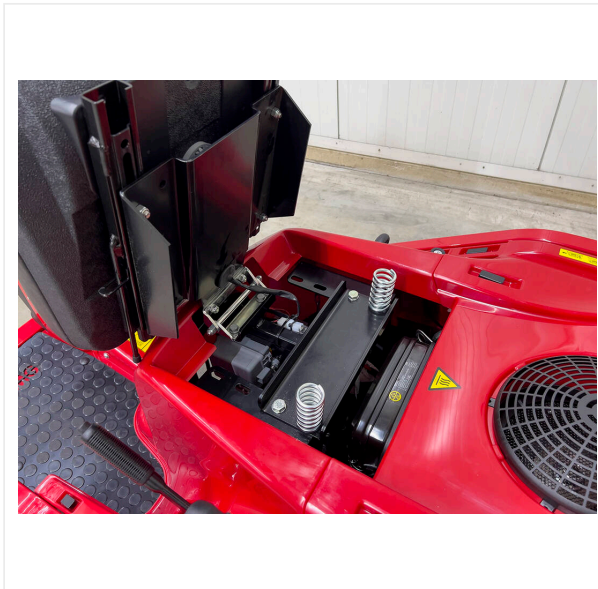

passion for sports grounds

TurfBoy TB2 / TB2T / Detail views

TURFBOY - MAINTENANCE

SMG dust filter

Dust filter comply with DIN EN60335-2-69/dust class "M" and EN779 "F8" or "F9".

Comfort

Suspended and adjustable driver seat.

Precision

The working depth of the rotary brush can be adjusted via two spindles.

TurfBoy TB2 / TB2T / Detail views

TURFBOY - MAINTENANCE

Wheels

Tires especially for use on turf ensure minimal pressure on the ground.

Smooth

Adjustable vibrator sieve adjustable from 4 - 10 mm, cleans dirt out of the infill material with simultaneous repatriation.

Outstanding

Unilateral overlapped drag brush row.
Working width can be extended from 800 to 1,200 mm.