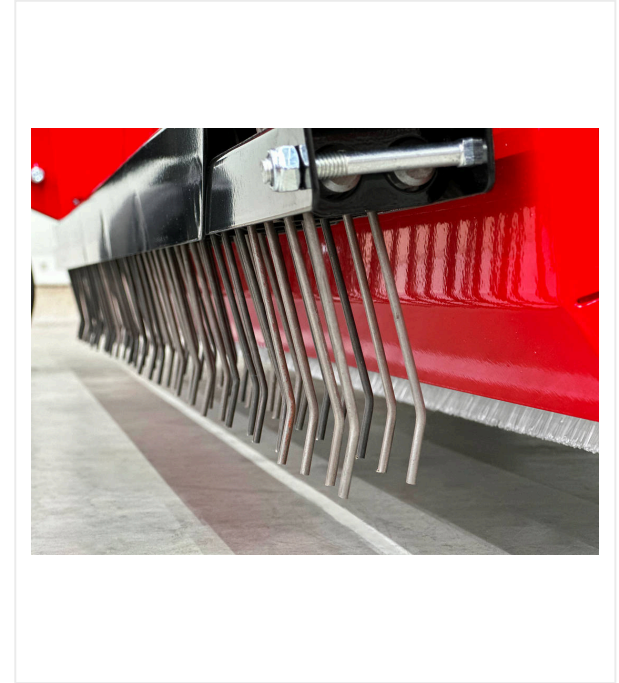

### Effective

Working width of the steel tines are adjustable for gently loosening of the infilling material.