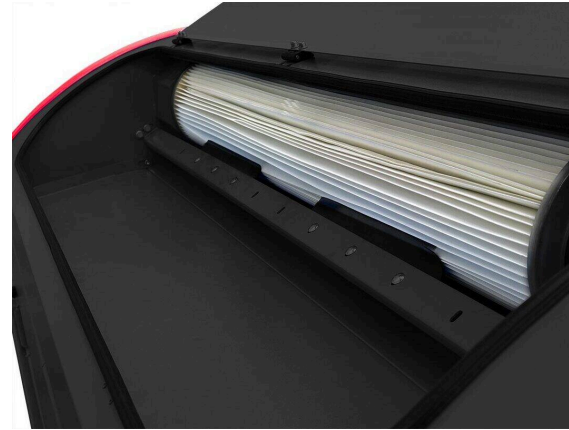

SMG adjustable sieve for every particle size.

### Versatile

Material flap to adjust the flow of debris and infill.