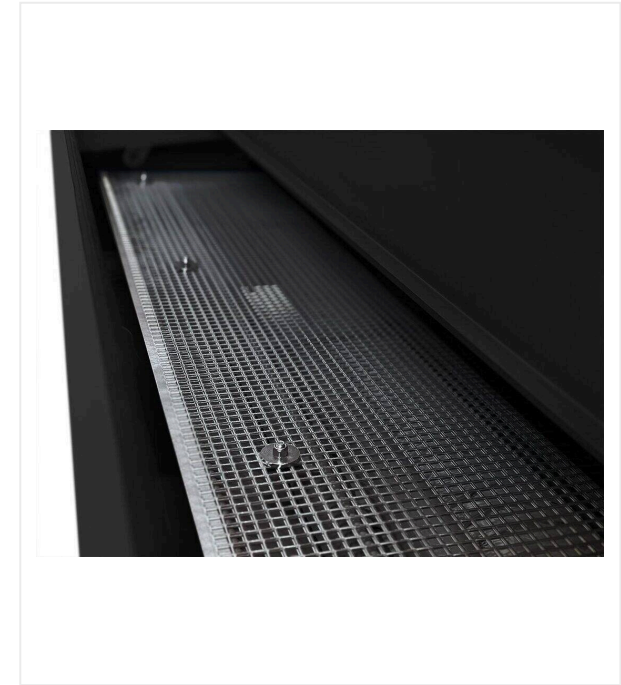

# TurfKing TK1100 / TK1502 / TK1802 / Detail views

TURFKING - MAINTENANCE

**TurfKing TK1100 / TK1502 / TK1802**

**Precision**

Handwheel for comfortable adjustment and scale to control the working depth.

**4 – 10 mm**

### Versatile

Material flap to adjust the flow of debris and infill.