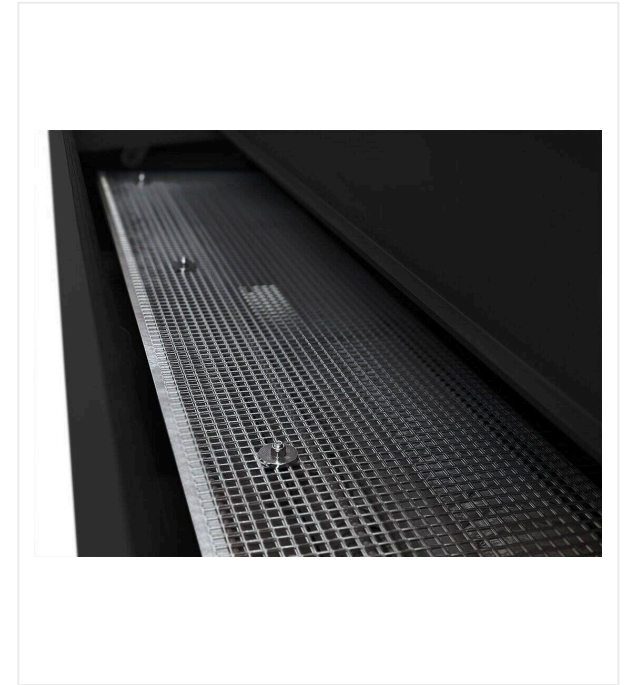

TurfKing TK1100 / TK1502 / TK1802 / Detail views

TURFKING - MAINTENANCE

TurfKing TK1100 / TK1502 / TK1802

Precision

Handwheel for comfortable adjustment and scale to control the working depth.

4 – 10 mm

SMG adjustable sieve for every particle size.

TurfKing TK1100 / TK1502 / TK1802 / Detail views

TURFKING - MAINTENANCE

Versatile

Material flap to adjust the flow of debris and infill.

SMG dust filter

Self-cleaning dust filter comply with DIN EN60335-2-69/dust class "M" and EN779 "F8" or "F9".

Gently

Working depth of the steel tines (optional) are adjustable for gently loosening of the infilling material .

TurfKing TK1100 / TK1502 / TK1802 / Detail views

TURFKING - MAINTENANCE

Resistant

Abrasion-resistant support wheel manufactured from recycled material, ensuring long service life and resource-efficient machine operation

Control

Integrated level gauge for accurate alignment of the brush surface and precise adjustment of the machine's tilt angle.

TurfKing TK1100 / TK1502 / TK1802 / Detail views

TURFKING - MAINTENANCE

Item number/s: