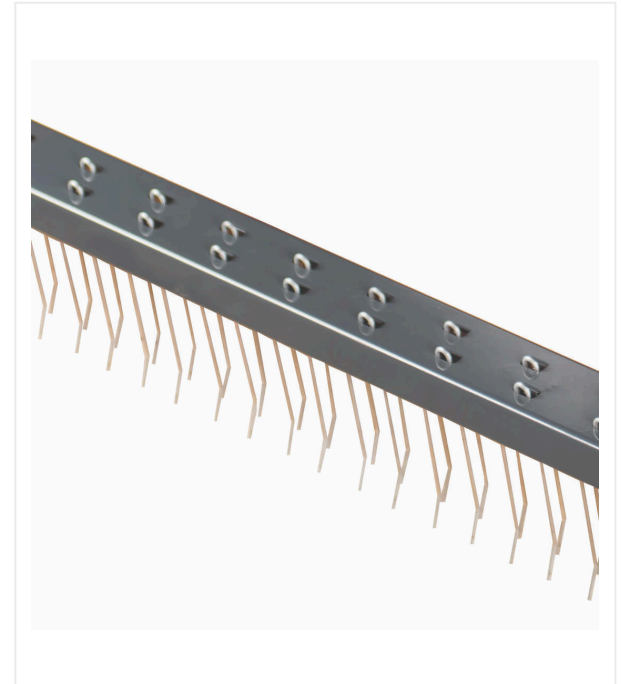

Gently

Working depth of the steel tines (optional) are adjustable for gently loosening of the infilling material .