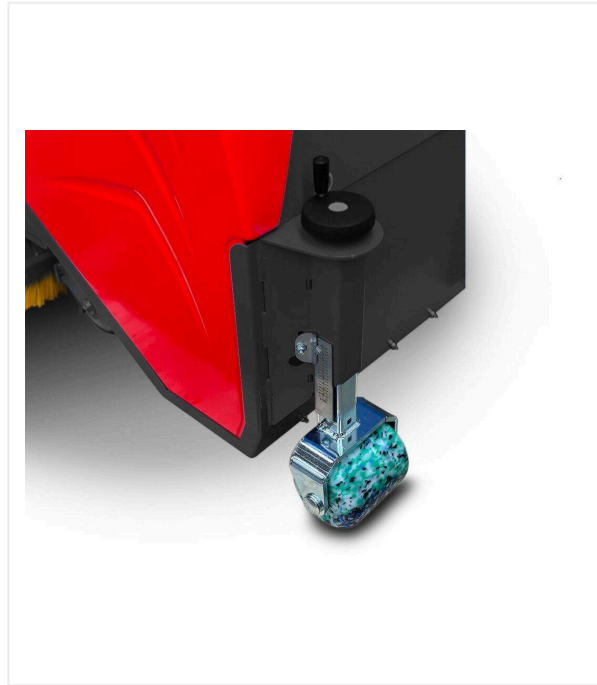

TurfKing TK1100 / TK1502 / TK1802 / Detail views

TURFKING - MAINTENANCE

TurfKing TK1100 / TK1502 / TK1802

Precision

Handwheel for comfortable adjustment and scale to control the working depth.

4 – 10 mm

SMG adjustable sieve for every particle size.

TurfKing TK1100 / TK1502 / TK1802 / Detail views

TURFKING - MAINTENANCE

Versatile

Material flap to adjust the flow of debris and infill.

SMG dust filter

Self-cleaning dust filter comply with DIN EN60335-2-69/dust class "M" and EN779 "F8" or "F9".

Control

Integrated level gauge for accurate alignment of the brush surface and precise adjustment of the machine's tilt angle.

TurfKing TK1100 / TK1502 / TK1802 / Detail views

TURFKING - MAINTENANCE

Item number/s: