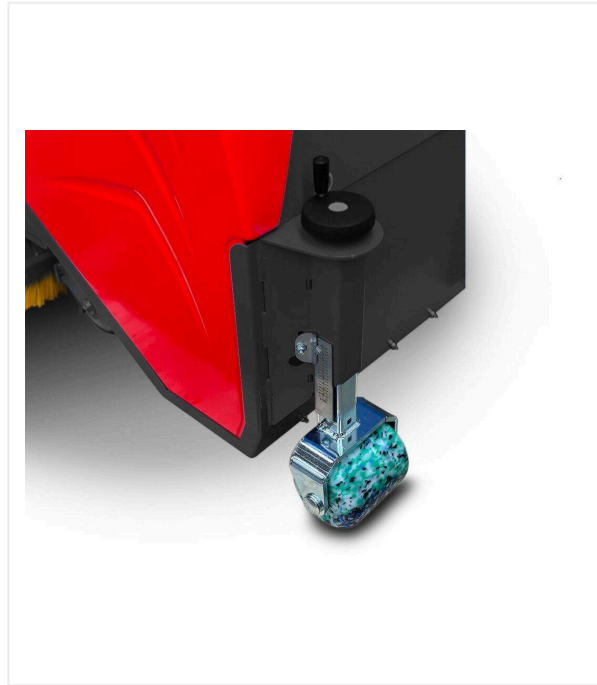

# TurfKing TK1100 / TK1502 / TK1802 / Detail views

TURFKING - MAINTENANCE

**TurfKing TK1100 / TK1502 / TK1802**

**Precision**

Handwheel for comfortable adjustment and scale to control the working depth.

**4 – 10 mm**