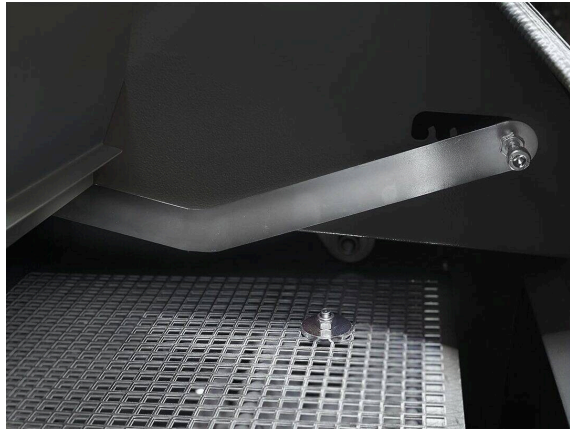

TurfKing TK1100 / TK1502 / TK1802 / Detail views

TURFKING - MAINTENANCE

Versatile

Material flap to adjust the flow of debris and infill.