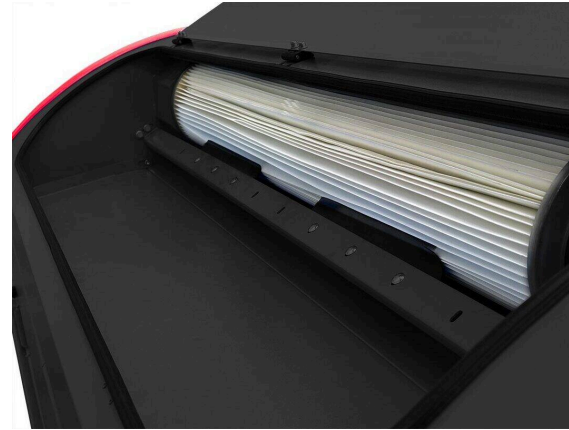

SMG dust filter

Self-cleaning dust filter comply with DIN EN60335-2-69/dust class "M" and EN779 "F8" or "F9".