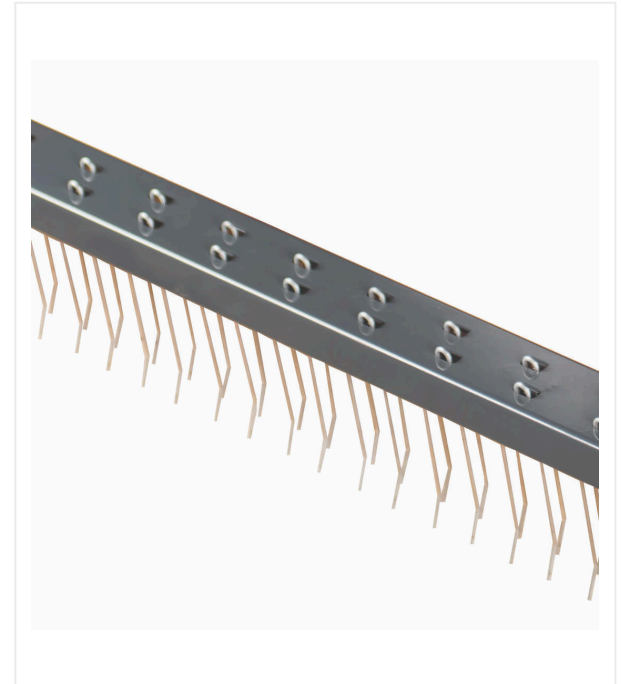

### Versatile

Material flap to adjust the flow of debris and infill.

### Gently

Working depth of the steel tines (optional) are adjustable for gently loosening of the infilling material .