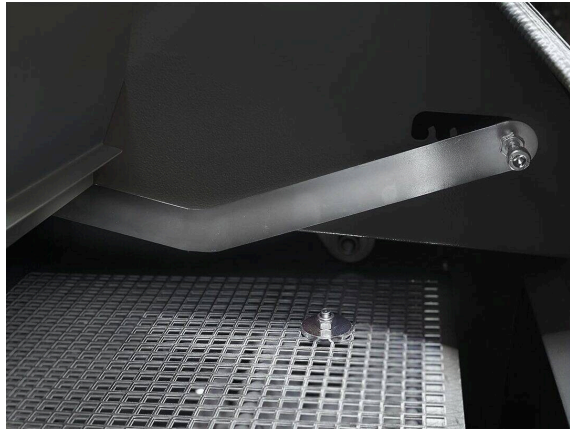

TurfKing TK1100 / TK1502 / TK1802 / Detail views

TURFKING - MAINTENANCE

TurfKing TK1100 / TK1502 / TK1802

Precision

Handwheel for comfortable adjustment and scale to control the working depth.

4 – 10 mm

SMG adjustable sieve for every particle size.

TurfKing TK1100 / TK1502 / TK1802 / Detail views

TURFKING - MAINTENANCE

Versatile

Material flap to adjust the flow of debris and infill.

SMG dust filter

Self-cleaning dust filter comply with DIN EN60335-2-69/dust class "M" and EN779 "F8" or "F9".

Control

Integrated level gauge for accurate alignment of the brush surface and precise adjustment of the machine's tilt angle.

TurfKing TK1100 / TK1502 / TK1802 / Detail views

TURFKING - MAINTENANCE

Item number/s: