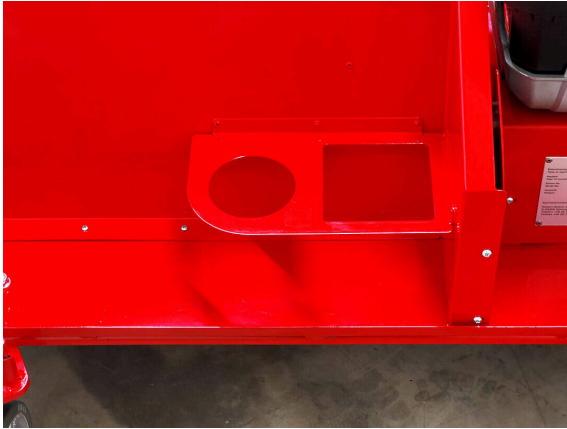

TurfSoft TS2 / Detail views

TURFSOFT - MAINTENANCE

Compact

Foldable steering arm and 360° swivable wheels to pass doors.

Safety

Side wheel to avoid collisions on walls.

4 – 10 mm

SMG adjustable sieve for every particle size.

TurfSoft TS2 / Detail views

TURFSOFT - MAINTENANCE

Comfort

Cup holder and bracket for tools.

SMG dust filter

Dust filter comply with DIN EN60335-2-69/dust class "M" and EN779 "F8" or "F9".

TurfSoft TS2 / Detail views