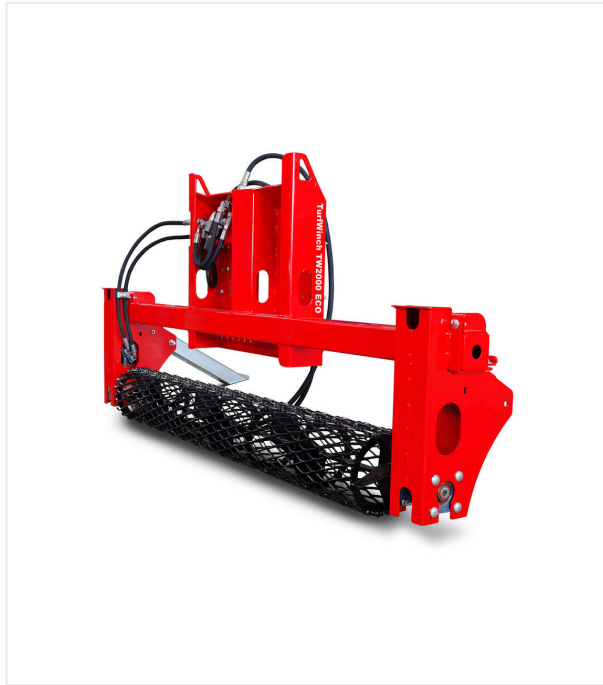

TurfWinch TW2000 ECO

TURFWINCH - RECYCLING

Attachment for Up- and Unrolling of artificial turf.

TurfWinch TW2000 winds up artificial turf with or without infill material into transportable rolls. The maximum roll width is 2 metres. Height adjustable support rollers facilitate handling. The winding speed is also adjustable and can be activated from the driver seat by the handheld steering. TurfWinch TW2000 can be operated by different adaptors with all available loaders.

Requirements for using the TW2000:

Operation requires a loader or a tractor with at least 20 kW (27 HP) drive power and an oil capacity of 25 litres per minute. We recommend a continuously variable hydrostatic transmission drive or crawling gear.

TurfWinch TW2000 ECO / Detail views

TURFWINCH - RECYCLING

Safety

Foldable support.

Universal

All standard adapter plates can be screwed on.

Protected

Controls protected.

TurfWinch TW2000 ECO / Detail views

TURFWINCH - RECYCLING

Item number/s:	6229232
Roll width	2 Meter optimal
Drive	Hydraulic
Weight	220 kg
Dimensions	L 2,510 x W 406 x H 1,161 mm
Shipping dimensions	L 2,640 x W 1,370 x H 610 mm