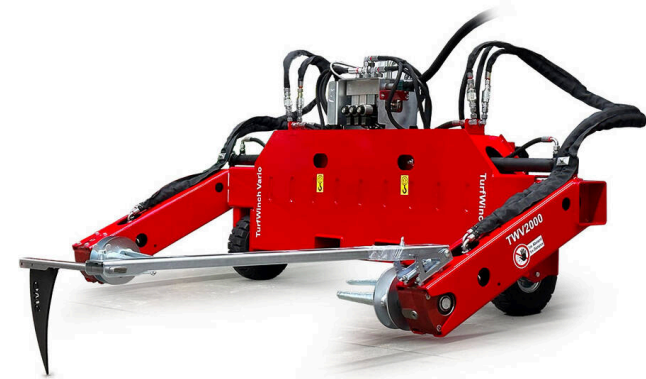

TurfWinchVario TWV

TURFWINCH - RECYCLING

Attachment for Up- and Unrolling of artificial turf.

TurfWinchVario TWV winds artificial turf with or without infill material into transportable rolls of either 2,000 mm, 3,000 mm or 4,000 mm, depending on the length of the selected winders. The winding speed is adjustable and can be activated from the driver seat by the Hand-held steering. TurfWinchVario can be operated through different adapters with all available loaders and tractors. Maximum lifting capacity is 2,000 kg.

Requirements for using the TurfWinchVario:

Operation requires a loader or a tractor with at least 20 kW (27 HP) drive power and a oil capacity of 25 liter per minute. We recommend a continuously variable hydrostatic transmission drive or crawling gear.

TURFWINCH - RECYCLING

Maximum size

Arm Set 4000

Item number: 6226216

Strong grip

Hydraulic arm with winder.

Comfort

Hand held steering for winder with 3 meter spiral cord.

TurfWinchVario TWV / Detail views

TURFWINCH - RECYCLING

Protected

Hydraulic unit with 12 volt coils integrated in the chassis.

Versatile

Different adapter brackets for different vehicles available.

Overview