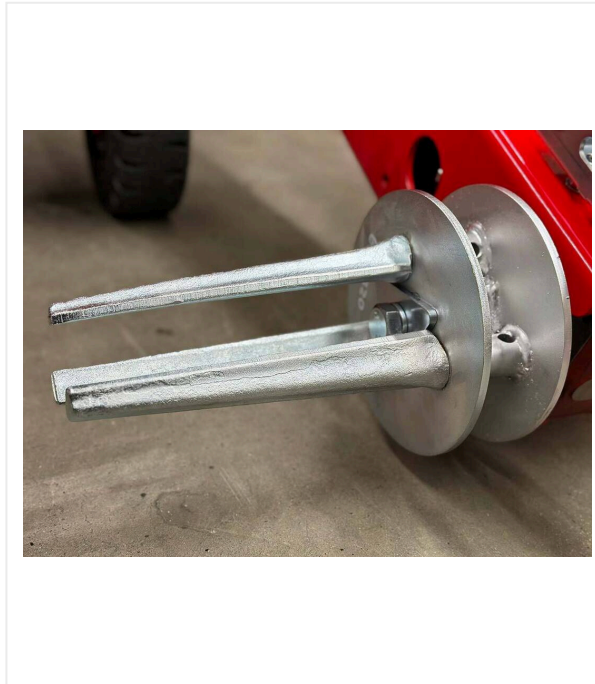

TurfWinchVario TWV

TURFWINCH - RECYCLING

Attachment for Up- and Unrolling of artificial turf.

TurfWinchVario TWV winds artificial turf with or without infill material into transportable rolls of either 2,000 mm, 3,000 mm or 4,000 mm, depending on the length of the selected winders. The winding speed is adjustable and can be activated from the driver seat by the Hand-held steering. TurfWinchVario can be operated through different adapters with all available loaders and tractors. Maximum lifting capacity is 2,000 kg.

TurfWinchVario TWV / Detail views

TURFWINCH - RECYCLING

TurfWinchVario TWV

Standard size

Arm Set 2000
Item number: 6226202

Medium size

Arm Set 3000
Item number: 6226208

TurfWinchVario TWV / Detail views

TURFWINCH - RECYCLING

Maximum size

Arm Set 4000

Item number: 6226216

Strong grip

Hydraulic arm with winder.

Comfort

Hand held steering for winder with 3 meter spiral cord.