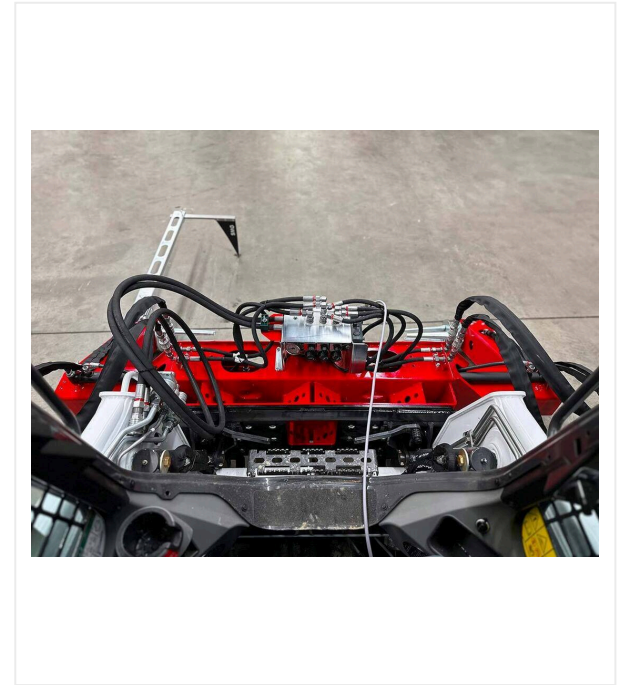

TurfWinchVario TWV / Detail views

TURFWINCH - RECYCLING

Protected

Hydraulic unit with 12 volt coils integrated in the chassis.

Versatile

Different adapter brackets for different vehicles available.

Overview