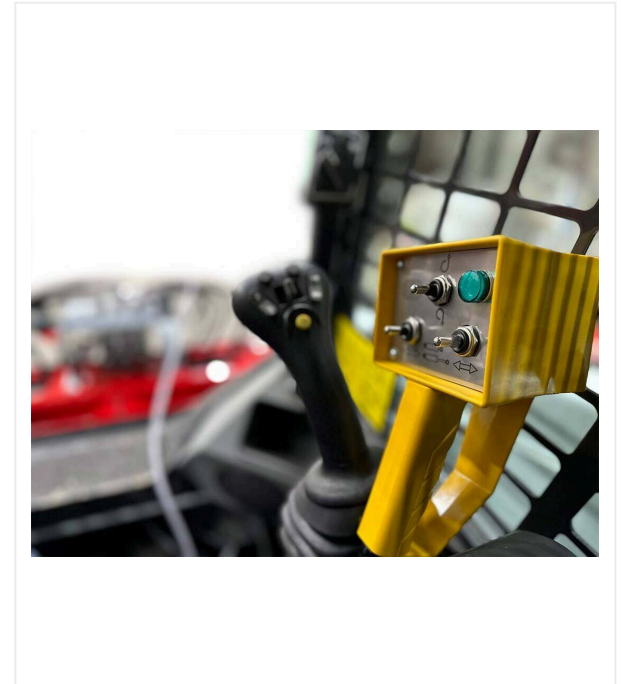

TURFWINCH - RECYCLING

Maximum size

Arm Set 4000

Item number: 6226216

Strong grip

Hydraulic arm with winder.

Comfort

Hand held steering for winder with 3 meter spiral cord.