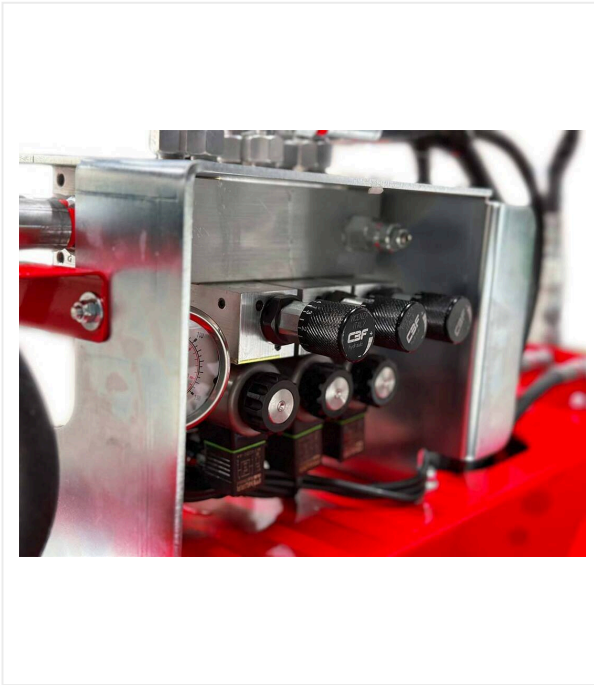

TURFWINCH - RECYCLING

Maximum size

Arm Set 4000

Item number: 6226216

Strong grip

Hydraulic arm with winder.

Comfort

Hand held steering for winder with 3 meter spiral cord.

TurfWinchVario TWV / Detail views

TURFWINCH - RECYCLING

Protected

Hydraulic unit with 12 volt coils integrated in the chassis.

Versatile

Different adapter brackets for different vehicles available.

Overview