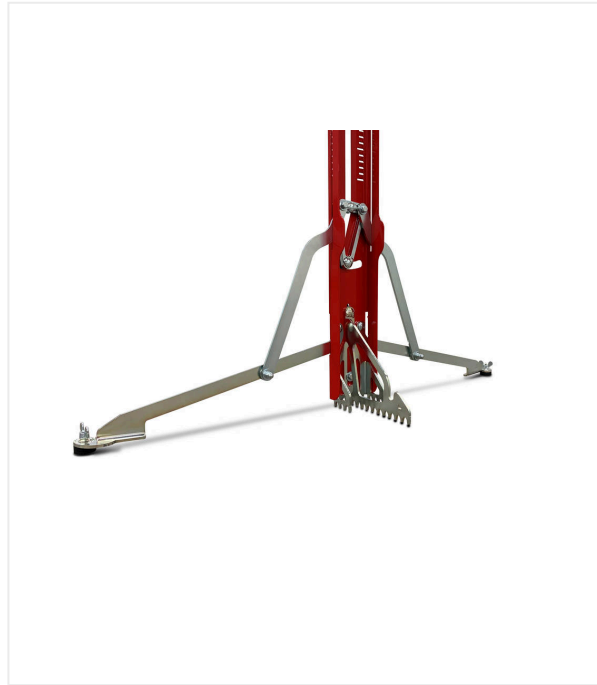

Ballramp Premium

BALLRAMP PREMIUM - TOOLS AND DEVICES

Ballramp Premium / Detail views

BALLRAMP PREMIUM - TOOLS AND DEVICES

Ballramp Premium

Foldable for space-saving transport

Lockable start position for ball

Ballramp Premium / Detail views

BALLRAMP PREMIUM - TOOLS AND DEVICES

Two water trolleys for an exact stand

Adjustable support feet and claws for an optimal standing position

Two runways for hockey and soccer

Ballramp Premium / Detail views

BALLRAMP PREMIUM - TOOLS AND DEVICES

Transport case with wheels

Ballramp Premium / Detail views

BALLRAMP PREMIUM - TOOLS AND DEVICES

Item number/s: 6234496

Weight 13,5 kg

Dimensions L 1,520 x W 850 x H 2,950 mm (built)