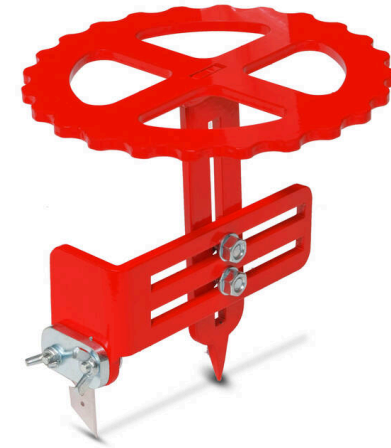

CircleCutter CC1

CUTTING - TOOLS AND DEVICES

CircleCutter CC1 / Detail views

CUTTING - TOOLS AND DEVICES

Item number/s:

6400095

Subject to technical changes

passion for sports grounds