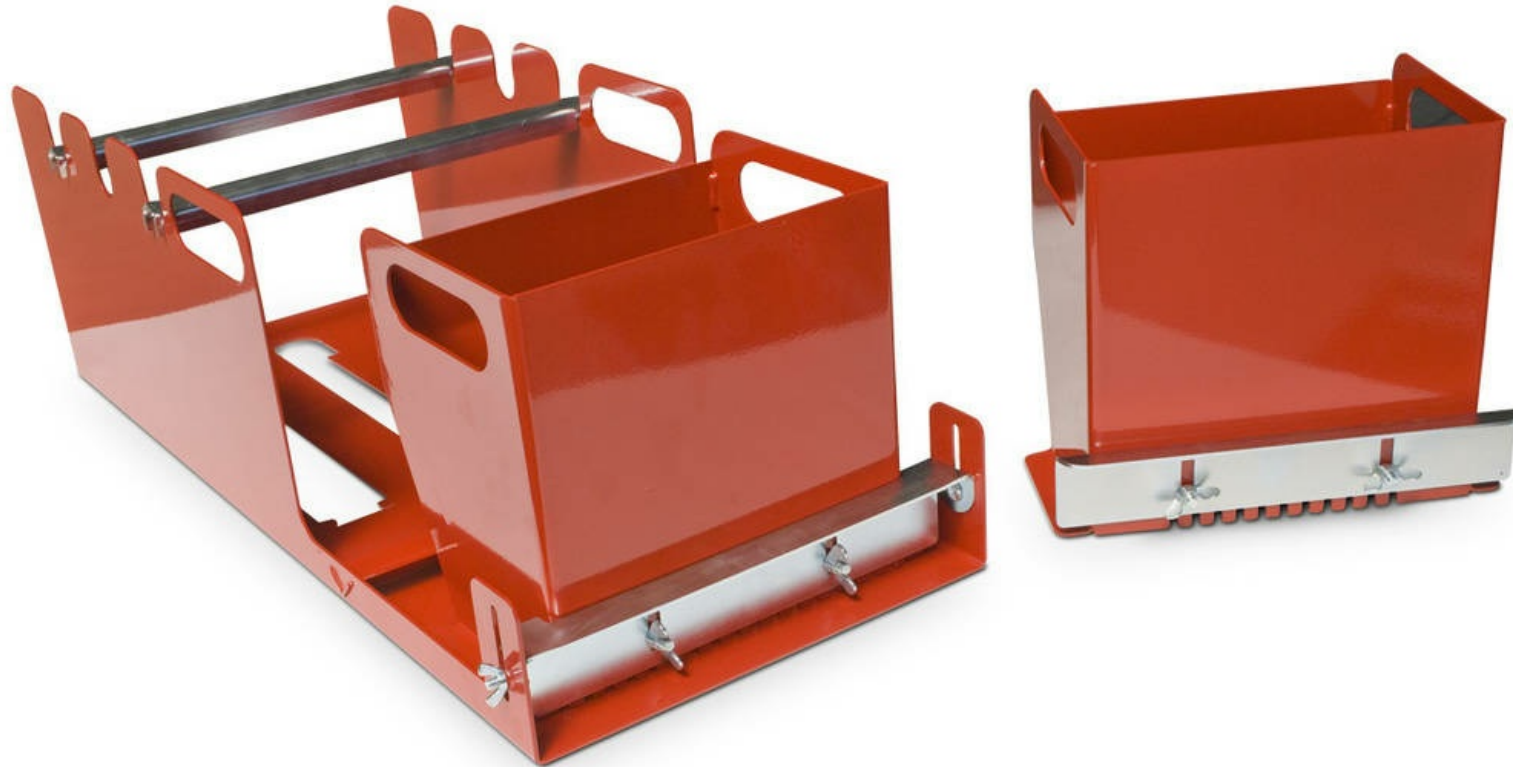

Glueing - Tools and Devices

GlueFix GF300 / GF400

Item number/s:

6400098 / GlueFix GF300 (Range up to 300 mm)

6400100 / GlueFix GF400 (Range up to 400 mm)

**Glue applicator for glue coating of seam tape for artificial turf.
Stationary version.**