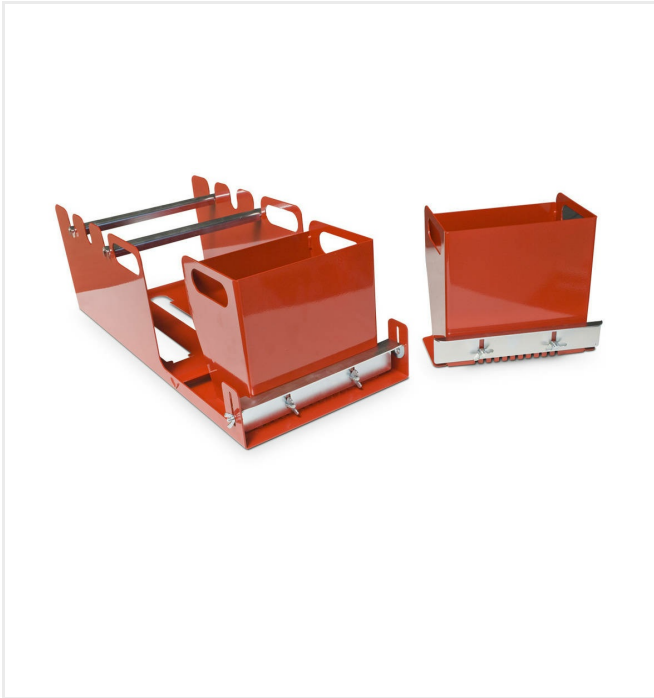

Glueing - Tools and Devices

GlueFix GF300 / GF400

Detail views

GlueFix GF300 / GF400