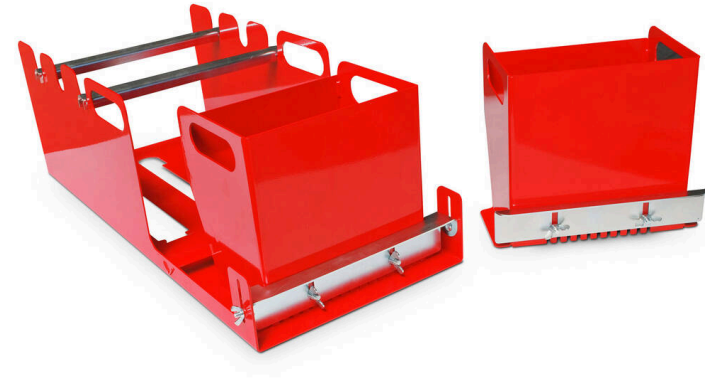

GlueFix GF300 / GF400

GLUEING - TOOLS AND DEVICES