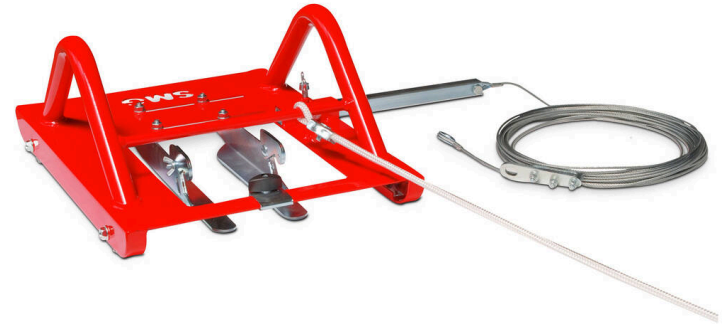

# LineCutter LC2

CUTTING - TOOLS AND DEVICES

# LineCutter LC2 / Detail views

CUTTING - TOOLS AND DEVICES

**LineCutter LC2**

# LineCutter LC2 / Detail views

CUTTING - TOOLS AND DEVICES

**Item number/s:**

*6400081*

---

**Shipping dimensions**

L 500 x W 400 x H 250 mm

---