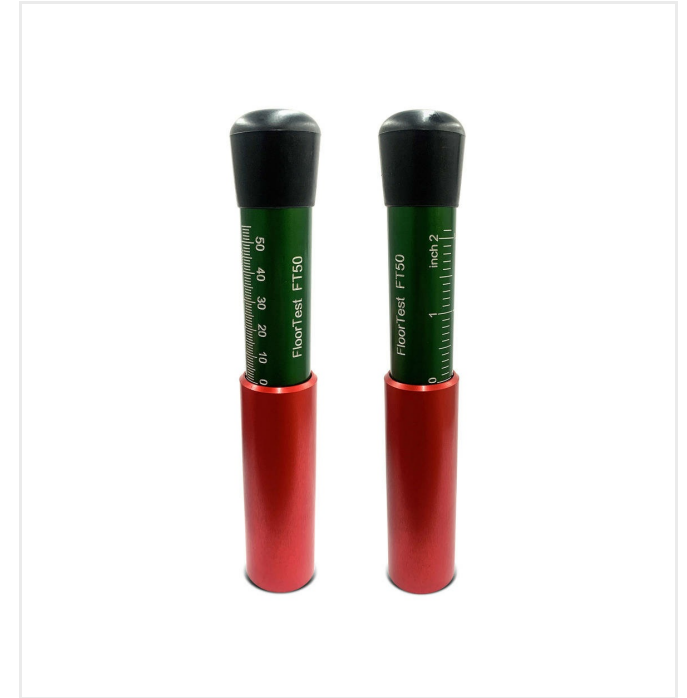

### Detail views

**Ballramp Premium**

**Art.-No. 6234496**

Foldable ball ramp to measure ball roll and ball bounce for soccer and hockey.

**TurfTest TT200**

**Art.-No. 6234608**

Tool for measuring the exact characteristics of artificial turf.