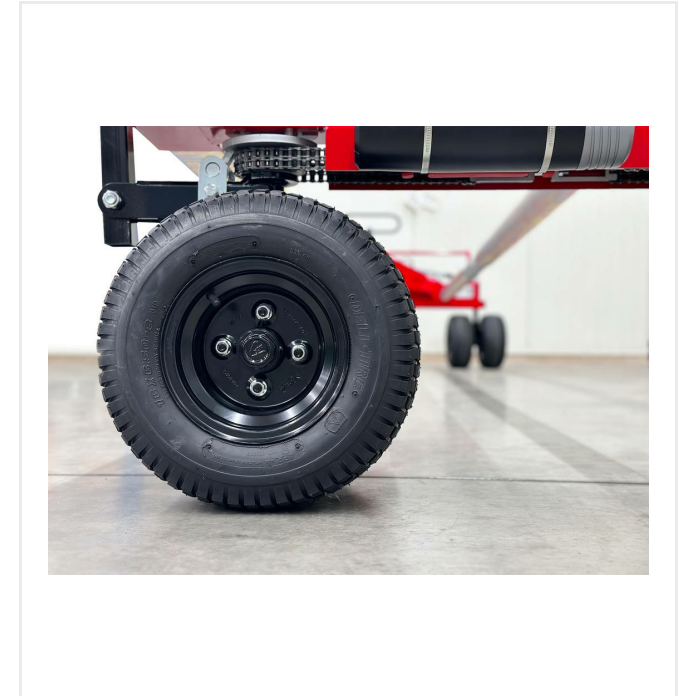

Traditionally, artificial turf track installation is characterized as labour-intensive, and energy- and time-consuming. In contrast, the reasonable construction of the TurfRoller TR5000 allows a precise positioning and rolling out of a turf roll making a subsequent adjustment nearly unnecessary.

The TurfRoller TR5000 is able to easily lay artificial turf rolls of up to 5 m wide. TurfRoller TR5000 consists of two carts. Each cart is equipped with two steerable double pneumatic tires being steered by a drawbar.

The minimal surface pressure on the subbase is guaranteed and thus the transport on unbounded elastic layers is an effortless business.

With this clever steering mechanism, TR5000 is variable and precise to manoeuvre in all directions.

TurfRoller - Tools and Devices

TurfRoller TR5000

Detail views

TurfRoller TR5000

Powerfull

Hydraulic pump, lifting capacity up to 1.500 kg.

Manoeuvrable

Unique steering system for front - and rear axles.