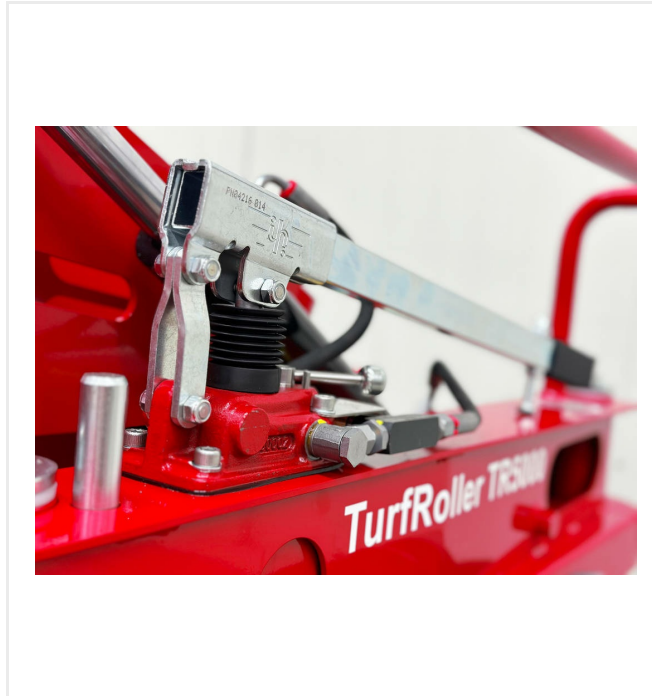

Powerfull

Hydraulic pump, lifting capacity up to 1.500 kg.