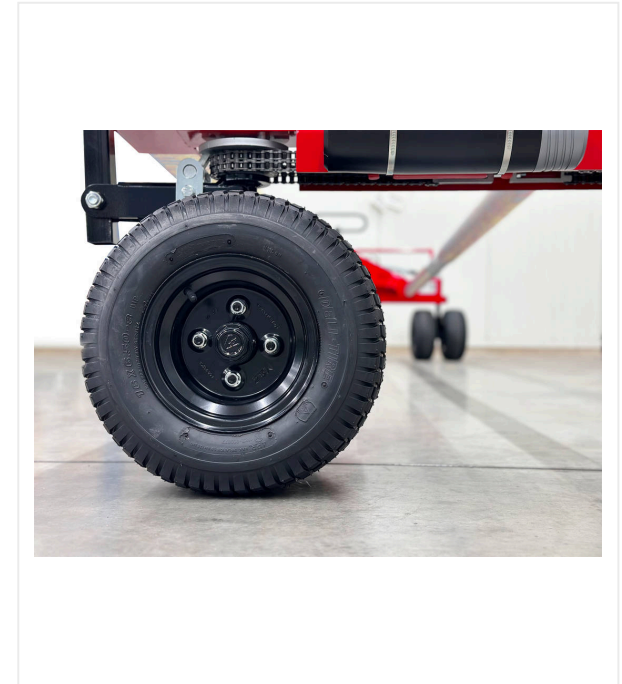

TurfRoller TR5000

TURFROLLER - TOOLS AND DEVICES

TurfRoller TR5000 / Detail views

TURFROLLER - TOOLS AND DEVICES

TurfRoller TR5000

Powerfull

Hydraulic pump, lifting capacity up to 1.500 kg.

Manoeuvrable

Unique steering system for front - and rear axles.

TurfRoller TR5000 / Detail views

TURFROLLER - TOOLS AND DEVICES

Nimbly

8 turf tires for minimum surface pressure.

Compact

Extremely compact transport dimensions.

TurfRoller TR5000 / Detail views

TURFROLLER - TOOLS AND DEVICES

Item number/s: 6400214

Lifting height 400 mm

Lifting power approx. 1,500 kg

Weight 330 kg

Dimensions L 1,250 x W 5,600 x H 1,250 mm

Shipping dimensions L 1,250 x W 850 x H 1,250 mm