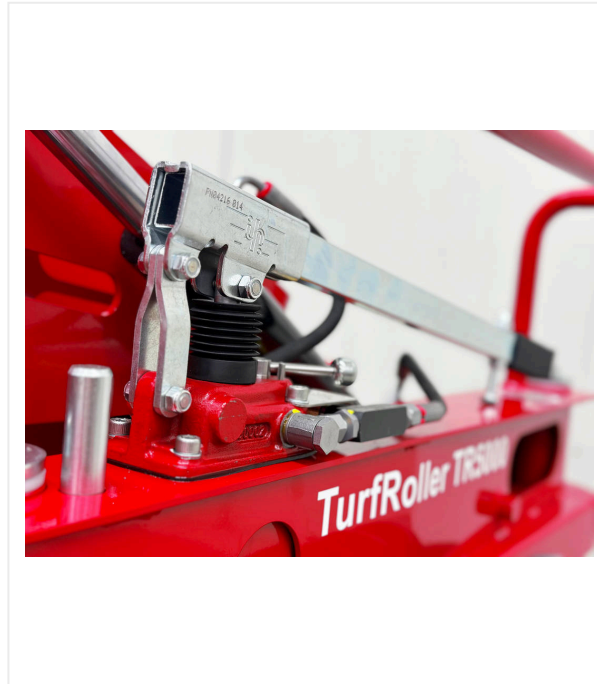

TurfRoller TR5000

TURFROLLER - TOOLS AND DEVICES

TurfRoller TR5000 / Detail views

TURFROLLER - TOOLS AND DEVICES

TurfRoller TR5000

Powerfull

Hydraulic pump, lifting capacity up to 1.500 kg.

Manoeuvrable

Unique steering system for front - and rear axles.

TurfRoller TR5000 / Detail views

TURFROLLER - TOOLS AND DEVICES

Nimbly

8 turf tires for minimum surface pressure.

Compact

Extremely compact transport dimensions.