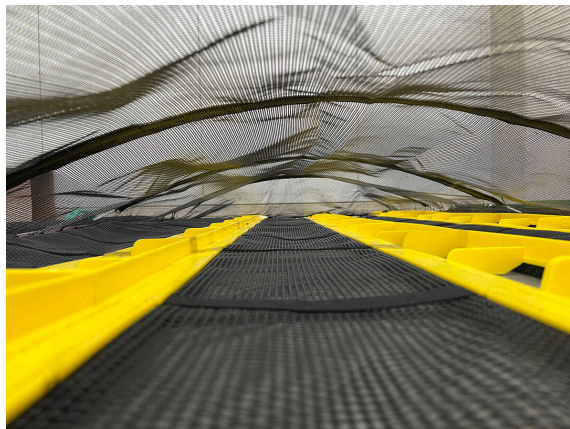

LeaveSweep LS2400 / vues détaillées

LEAVESWEEP - MAINTENANCE

LeaveSweep LS2400