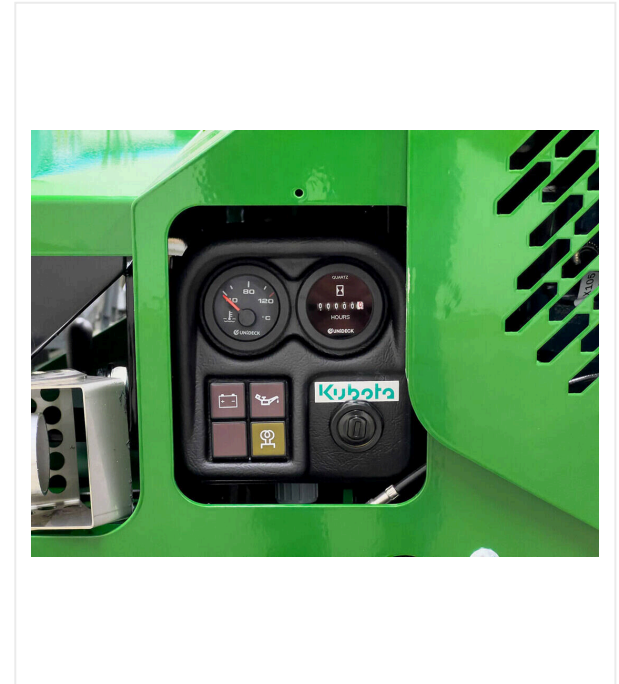

Reliable

Kubota Control Box